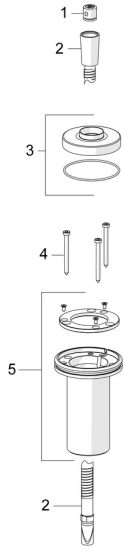

## Spare parts

### SP53549470

	Name	Code
01	Non-return valve	59905714
02	Shower hose, L=1750, G1/2-M12x1 Chrome	59912281
03	Cover plate, d 70 mm Chrome	1003886V
04	Screw, M4x45	59912291
05	Passing-through bushing	59914673