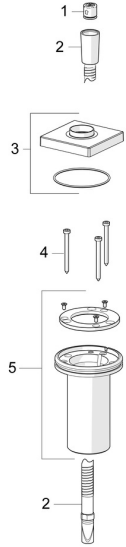

EAN: 4057304014666
static.hansa.com/53549420

Spare parts

SP53549420

	Name	Code
01	Non-return valve	59905714
02	Shower hose, L=1750, G1/2-M12x1 Chrome	59912281
03	Cover flange, 75x75 mm Chrome	1003885V
04	Screw, M4x45	59912291
05	Passing-through bushing	59914673