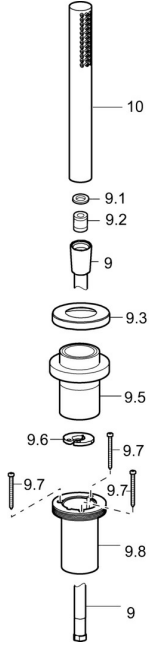

EAN: 4015474181533
static.hansa.com/53549170

Spare parts

SP53549170

| | Name | Code |
|-----|--|----------|
| 9 | Shower hose, L=1750, G1/2-M12x1 Chrome | 59912281 |
| 9.1 | Gasket ring, d 21x12x2 | 59912304 |
| 9.2 | Non-return valve | 59905714 |
| 9.3 | Cover flange, M70x1, d 72 mm | 59913287 |
| 9.3 | Cover flange, 75x75 mm Chrome | 59913879 |
| 9.5 | Holder Chrome | 59913289 |
| 9.6 | Disk | 59912337 |
| 9.7 | Screw, M4x45 | 59912291 |
| 9.8 | Passing-through bushing | 59913288 |
| 10 | Hand shower Chrome | 54390100 |