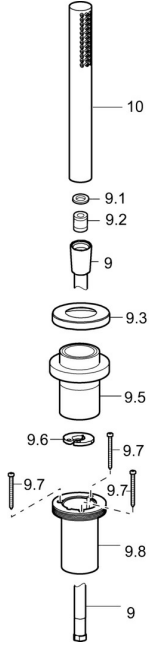

EAN: 4015474256941  
[static.hansa.com/53549120](http://static.hansa.com/53549120)

## Spare parts

### SP53549170

	Name	Code
9	Shower hose, L=1750, G1/2-M12x1 Chrome	59912281
9.1	Gasket ring, d 21x12x2	59912304
9.2	Non-return valve	59905714
9.3	Cover flange, M70x1, d 72 mm	59913287
9.3	Cover flange, 75x75 mm Chrome	59913879
9.5	Holder Chrome	59913289
9.6	Disk	59912337
9.7	Screw, M4x45	59912291
9.8	Passing-through bushing	59913288
10	Hand shower Chrome	54390100