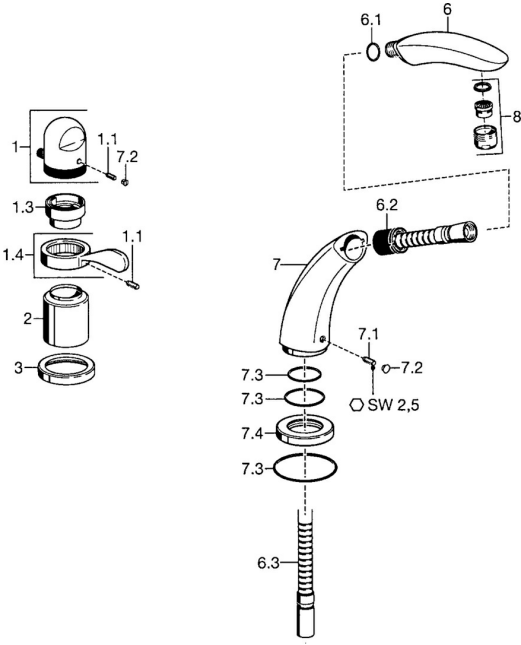

EAN: 4015474060609
static.hansa.com/53452035

Spare parts

SP53452035

	Name		Code
1	Temperature control handle Chrome	Discontinued	59910152
1.1	Screw, M6x6		59912330
1.3	Temperature adjustment limiter Chrome		59906355
1.4	Lever Chrome		59905722
2	Covering cap Chrome	Discontinued	59912327
3	Cover flange Chrome		59912259
6	Hand shower Chrome	Discontinued	59912295
6	Gasket ring, d 21x12x2		59912304
6.2	Fixing sleeve	Discontinued	59912294
6.3	Hose, G1/2xG3/8 Chrome	Discontinued	59912293
7.1	Pin, M6x10, SW2.6	Discontinued	59912292
7.2	Cover plug Chrome		59911840
7.3	Sealing kit		59912276
7.4	Cover flange Chrome		59912278