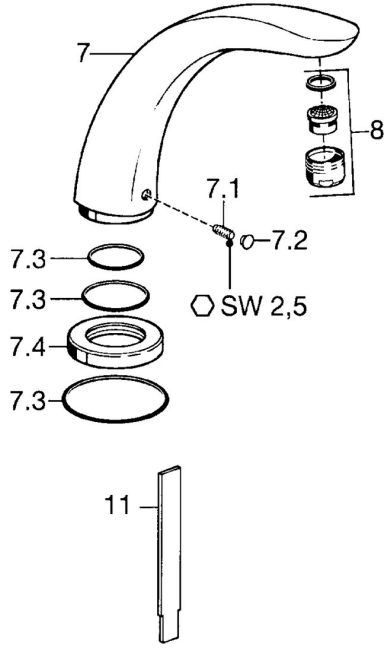

EAN: 4015474060456
static.hansa.com/53332100

Spare parts

SP53322100

	Name	Code
7	Spout, L=185 Chrome	59912270
7	Spout, L=240 Chrome	59912273
7.1	Screw, M6x16, SW 2.5	59910120
7.2	Cover plug Chrome	59911840
7.3	Sealing kit	59912276
7.4	Cover flange Chrome	59912278
8	Aerator, M28x1 D Chrome	59907198
11	Tool Discontinued	59912277