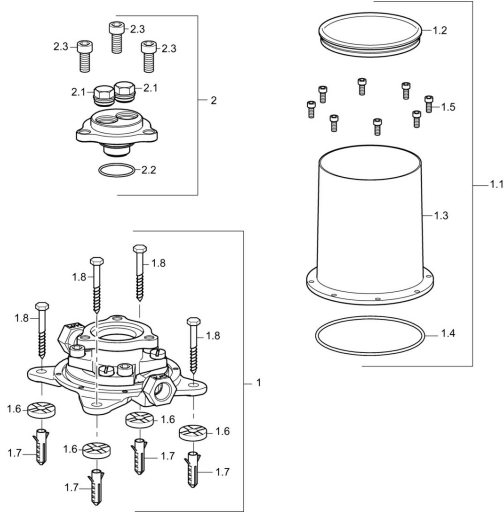

## Spare parts

### SP53280100

	Name	Code
1.1	Installation box <b>Discontinued</b>	59913716
1.5	Retaining screw, M5x10	59912210
1.9	Fixing set <b>Discontinued</b>	59913714
2.1	Plug <b>Discontinued</b>	59905012
2.2	O-ring, d 35x2	59913715
2.3	Screw set, M10x16 <b>Discontinued</b>	59913717
N.I.	O-ring, 15x2	59913042