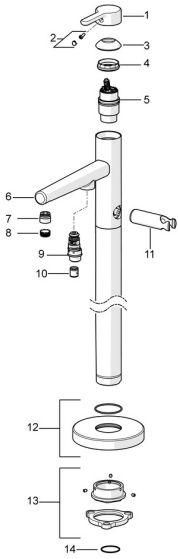

EAN: 4057304006982
static.hansa.com/53272083

Spare parts

SP53272083

	Name	Code
01	Lever Chrome	59914574
02	Symbol plug	59914573
03	Covering cap Chrome	59914649
04	Tightening nut, M42x1.5, SW 38	59914128
05	Cartridge, 4.0 Classic	59914129
06	Spout Chrome Discontinued	59914661
07	Fitting ring for aerator Chrome	59914645
08	Aerator, M18.5x1	59914662
09	Diverter	59914663
10	Non-return valve	59905714
11	Hand shower holder Chrome Discontinued	59913718
12	Cover plate Chrome Discontinued	59914664
13	Fixing set Discontinued	59913723
14	O-ring, d 35x2	59913715