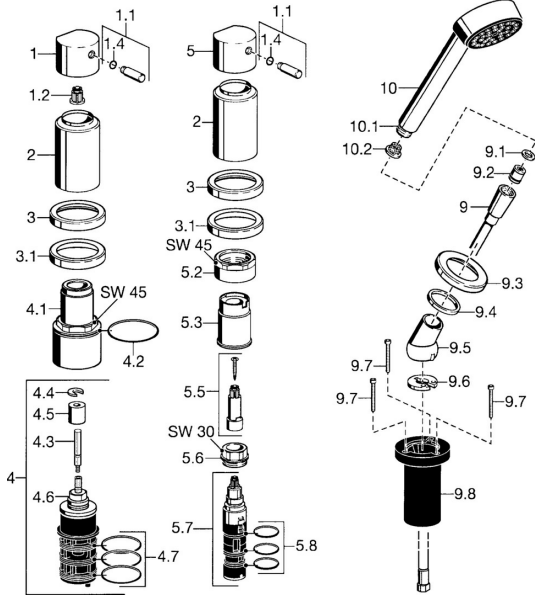

EAN: 4015474057357
static.hansa.com/5326903274

Spare parts

SP53269032

	Name	Code
1	Handle Chrome	59912131
1.1	Lever, M8, 22 mm Chrome	59912132
1.2	Adapter White	59910235
1.4	O-ring, d 6x1	59912136
2	Covering cap Chrome Discontinued	59912308
3	Cover flange Chrome Discontinued	59912256
3.1	Cover flange Chrome	59912259
4.1	Eye screw, M52x1, SW45 Discontinued	59912315
4.2	O-ring, 50.52x1.78	59906841
4.3	Spindle, M4 Discontinued	59912317
4.4	Ring	59910694
4.5	Adapter	59912318
4.6	Valve	59912098
4.7	O-ring, d 40x2	59911507
5.2	Eye screw, M42x1, SW45 Discontinued	59912321
5.3	Retaining ring Discontinued	59912320
5.5	Spindle Discontinued	59912319
5.6	Eye screw, M32x1.5	59911898
5.7	Diverter	59911834
5.8	O-ring kit, d 24x2	59911835
9	Shower hose, L=1750, G1/2-M12x1 Chrome	59912281
9.1	Gasket ring, d 21x12x2	59912304
9.2	Non-return valve	59905714
9.3	Cover flange, M70x1 Chrome	59912287
9.4	Bearing ring	59912286
9.5	Holder Chrome	59912282
9.6	Disk	59912337
9.7	Screw, M4x45	59912291
9.8	Passing-through bushing	59912290
10	Hand shower Chrome Discontinued	51170200
10.1	Hose coupling, G1/2 Discontinued	59912237
10.2	Strainer	59906859