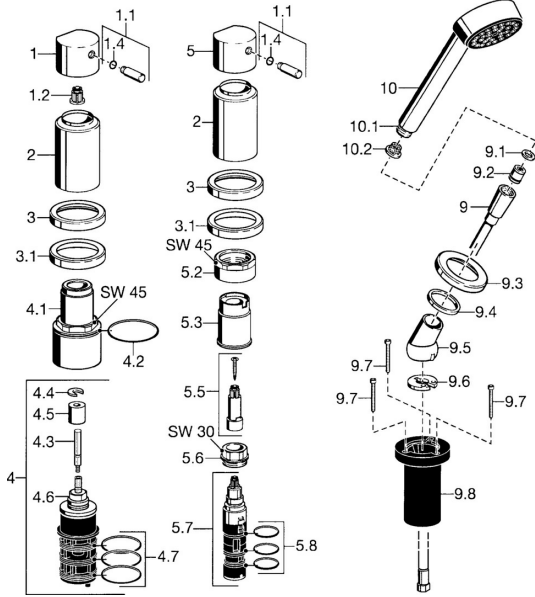

EAN: 4015474057340
static.hansa.com/53269032

Spare parts

SP53269032

	Name	Code
1	Handle Chrome	59912131
1.1	Lever, M8, 22 mm Chrome	59912132
1.2	Adapter White	59910235
1.4	O-ring, d 6x1	59912136
2	Covering cap Chrome Discontinued	59912308
3	Cover flange Chrome Discontinued	59912256
3.1	Cover flange Chrome	59912259
4.1	Eye screw, M52x1, SW45 Discontinued	59912315
4.2	O-ring, 50.52x1.78	59906841
4.3	Spindle, M4 Discontinued	59912317
4.4	Ring	59910694
4.5	Adapter	59912318
4.6	Valve	59912098
4.7	O-ring, d 40x2	59911507
5.2	Eye screw, M42x1, SW45 Discontinued	59912321
5.3	Retaining ring Discontinued	59912320
5.5	Spindle Discontinued	59912319
5.6	Eye screw, M32x1.5	59911898
5.7	Diverter	59911834
5.8	O-ring kit, d 24x2	59911835
9	Shower hose, L=1750, G1/2-M12x1 Chrome	59912281
9.1	Gasket ring, d 21x12x2	59912304
9.2	Non-return valve	59905714
9.3	Cover flange, M70x1 Chrome	59912287
9.4	Bearing ring	59912286
9.5	Holder Chrome	59912282
9.6	Disk	59912337
9.7	Screw, M4x45	59912291
9.8	Passing-through bushing	59912290
10	Hand shower Chrome Discontinued	51170200
10.1	Hose coupling, G1/2 Discontinued	59912237
10.2	Strainer	59906859