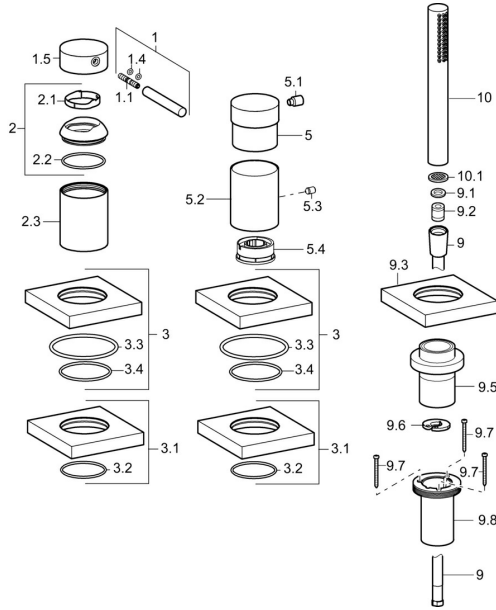

EAN: 4015474277007
static.hansa.com/53259093

Spare parts

SP53259093

	Name	Code
1	Lever, 70 mm	59913331
1.1	Screw, M5x35	59913299
1.4	O-ring, d 3x1.5	59913100
1.5	Cap Chrome	59913332
2	Covering cap Chrome	59913364
2.1	Bearing ring	59913363
2.2	O-ring, d 38x2	59913212
2.3	Cover flange Chrome	59913448
3	Cover flange, 75x75 mm Chrome	59914209
3.1	Cover flange, 75x75 mm Chrome	59914212
3.3	O-ring, 60x3	59913280
3.4	O-ring, d 40x2	59911507
5	Handle Chrome	59913345
5.1	Lever, 9 mm M6 Chrome	59913348
5.2	Cover sleeve Discontinued	59914210
5.3	Screw, M4x4	59901027
5.4	Flow limiter	59911897
9	Shower hose, L=1750, G1/2-M12x1 Chrome	59912281
9.1	Gasket ring, d 21x12x2	59912304
9.2	Non-return valve	59905714
9.3	Cover flange, 75x75 mm Chrome	59913879
9.5	Holder Chrome	59913289
9.6	Disk	59912337
9.7	Screw, M4x45	59912291
9.8	Passing-through bushing	59913288
10	Hand shower Chrome	54390100
10.1	Flow limiter	59912777
N.I.	Raising kit, 30 mm, HM 3.5 (-2015)	59913189
N.I.	Raising kit, 30 mm	59913190
N.I.	Extension screw kit, (2015-)	59914337