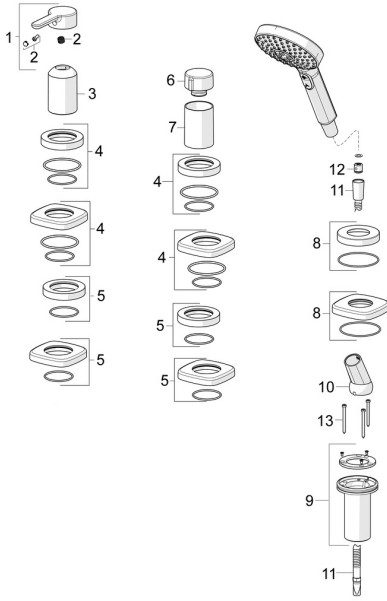

EAN: 4057304007002
static.hansa.com/53259083

Spare parts

SP53259083

	Name	Code
01	Lever Chrome	59914574
02	Symbol plug	59914573
03	Cover sleeve Chrome	59914572
04	Cover plate, 75x75 mm, for Compact Chrome Discontinued	59914675
04	Cover plate, d 72 mm, for Compact Chrome	59914667
05	Cover plate, 75x75 mm Chrome Discontinued	59914676
05	Cover plate, d 72 mm Chrome	59914668
06	Flow control handle Chrome	59914669
07	Cover sleeve Chrome	59914671
08	Cover plate, d 72 mm Chrome	59914672
08	Cover plate, 75x75 mm Chrome Discontinued	59914677
09	Passing-through bushing	59914673
10	Holder Chrome	59912282
11	Shower hose, L=1750, G1/2-M12x1 Chrome	59912281
12	Non-return valve	59905714
13	Screw, M4x45	59912291