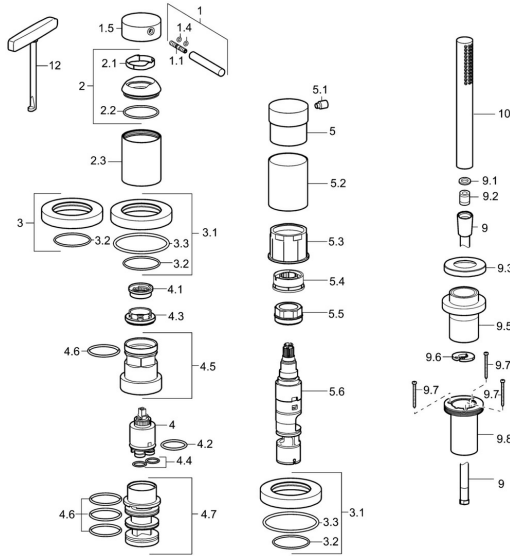

EAN: 4015474185814
static.hansa.com/53259078

Spare parts

SP53259073

	Name	Code
1	Lever, 70 mm	59913331
1.1	Screw, M5x35	59913299
1.4	O-ring, d 3x1.5	59913100
1.5	Cap Chrome	59913332
1.5	Cap Black Discontinued	59913333
1.5	Cap White Discontinued	59913334
2	Covering cap Chrome	59913364
2.1	Bearing ring	59913363
2.2	O-ring, d 38x2	59913212
2.3	Cover flange Chrome	59913448
3	Cover flange Chrome	59913449
3.1	Cover flange Chrome	59913450
3.3	O-ring, 60x3	59913280
4	Cartridge, 3.5 Eco	59912324
4	Cartridge, 3.5 Classic	59913075
4.1	Temperature adjustment limiter	59912325
4.2	O-ring, d 28.24x2.62 Discontinued	59912590
4.3	Tightening nut, M40x1	1003409V
4.4	O-ring, d 10.10x1.60 Discontinued	59905072
4.5	Eye screw, M52x1, AF38	59913274
4.6	O-ring, d 40x2	59911507
4.7	Adapter	59913282
5	Handle Chrome	59913345
5.1	Lever, 9 mm M6 Chrome	59913348
5.2	Protective sleeve Chrome Discontinued	59913451
5.3	Ring	59913285
5.4	Flow limiter	59911897
5.5	Eye screw, M32x1.5	59911898
5.6	Diverter	59912269
9	Shower hose, L=1750, G1/2-M12x1 Chrome	59912281
9.1	Gasket ring, d 21x12x2	59912304
9.2	Non-return valve	59905714
9.3	Cover flange, M70x1, d 72 mm	59913287
9.5	Holder Chrome	59913289
9.6	Disk	59912337
9.7	Screw, M4x45	59912291
9.8	Passing-through bushing	59913288
10	Hand shower Chrome	54390100
12	Tool	59906409
N.I.	Raising kit, 30 mm, HM 3.5 (-2015)	59913189
N.I.	Raising kit, 30 mm	59913190
N.I.	Extension screw kit, (2015-)	59914337