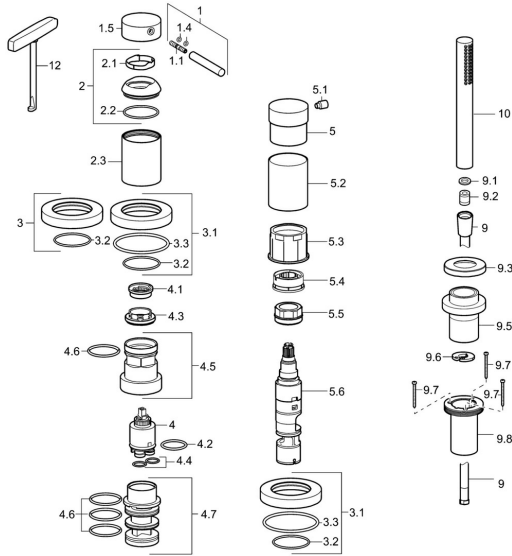

## Spare parts

### SP53259073

	Name	Code
1	Lever, 70 mm	59913331
1.1	Screw, M5x35	59913299
1.4	O-ring, d 3x1.5	59913100
1.5	Cap Chrome	59913332
1.5	Cap Black <b>Discontinued</b>	59913333
1.5	Cap White <b>Discontinued</b>	59913334
2	Covering cap Chrome	59913364
2.1	Bearing ring	59913363
2.2	O-ring, d 38x2	59913212
2.3	Cover flange Chrome	59913448
3	Cover flange Chrome	59913449
3.1	Cover flange Chrome	59913450
3.3	O-ring, 60x3	59913280
4	Cartridge, 3.5 Eco	59912324
4	Cartridge, 3.5 Classic	59913075
4.1	Temperature adjustment limiter	59912325
4.2	O-ring, d 28.24x2.62 <b>Discontinued</b>	59912590
4.3	Tightening nut, M40x1	1003409V
4.4	O-ring, d 10.10x1.60 <b>Discontinued</b>	59905072
4.5	Eye screw, M52x1, AF38	59913274
4.6	O-ring, d 40x2	59911507
4.7	Adapter	59913282
5	Handle Chrome	59913345
5.1	Lever, 9 mm M6 Chrome	59913348
5.2	Protective sleeve Chrome <b>Discontinued</b>	59913451
5.3	Ring	59913285
5.4	Flow limiter	59911897
5.5	Eye screw, M32x1.5	59911898
5.6	Diverter	59912269
9	Shower hose, L=1750, G1/2-M12x1 Chrome	59912281
9.1	Gasket ring, d 21x12x2	59912304
9.2	Non-return valve	59905714
9.3	Cover flange, M70x1, d 72 mm	59913287
9.5	Holder Chrome	59913289
9.6	Disk	59912337
9.7	Screw, M4x45	59912291
9.8	Passing-through bushing	59913288
10	Hand shower Chrome	54390100
12	Tool	59906409
N.I.	Raising kit, 30 mm, HM 3.5 (-2015)	59913189
N.I.	Raising kit, 30 mm	59913190
N.I.	Extension screw kit, (2015-)	59914337