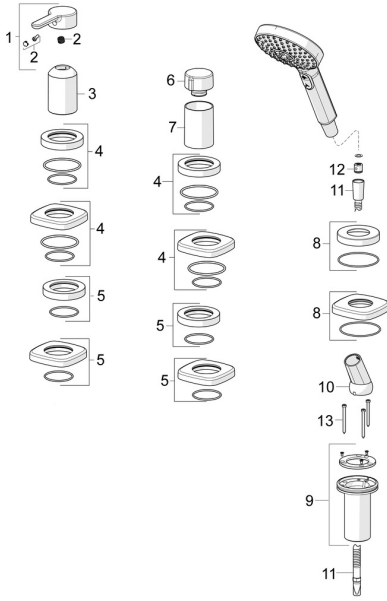

## Spare parts

### SP53259083

	Name	Code
01	Lever Chrome	59914574
02	Symbol plug	59914573
03	Cover sleeve Chrome	59914572
04	Cover plate, 75x75 mm, for Compact Chrome <b>Discontinued</b>	59914675
04	Cover plate, d 72 mm, for Compact Chrome	59914667
05	Cover plate, 75x75 mm Chrome <b>Discontinued</b>	59914676
05	Cover plate, d 72 mm Chrome	59914668
06	Flow control handle Chrome	59914669
07	Cover sleeve Chrome	59914671
08	Cover plate, d 72 mm Chrome	59914672
08	Cover plate, 75x75 mm Chrome <b>Discontinued</b>	59914677
09	Passing-through bushing	59914673
10	Holder Chrome	59912282
11	Shower hose, L=1750, G1/2-M12x1 Chrome	59912281
12	Non-return valve	59905714
13	Screw, M4x45	59912291