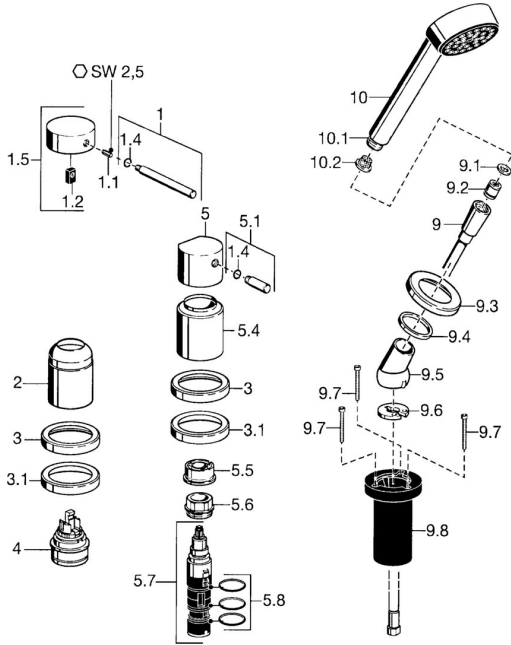

EAN: 4015474057128
static.hansa.com/5325903174

Spare parts

SP53259031

	Name		Code
1	Lever, 80 mm Chrome	Discontinued	59912122
1.1	Screw, M5x8, SW2.5		59904755
1.2	Bushing		59904778
1.4	O-ring, d 6x1		59912136
1.5	Covering cap Chrome	Discontinued	59912143
2	Covering cap Chrome		59904820
3	Cover flange Chrome	Discontinued	59912256
3.1	Cover flange Chrome		59912259
3.2	Cover flange Chrome		59912259
4	Cartridge, 4.8 eco		59904601
5	Handle Chrome		59912131
5.1	Lever, M8, 22 mm Chrome		59912132
5.4	Covering cap Chrome		59912265
5.5	Flow limiter		59911897
5.6	Eye screw, M32x1.5		59911898
5.7	Diverter		59912269
5.8	O-ring kit, d 24x2		59911835
9	Shower hose, L=1750, G1/2-M12x1 Chrome		59912281
9.1	Gasket ring, d 21x12x2		59912304
9.2	Non-return valve		59905714
9.3	Cover flange, M70x1 Chrome		59912287
9.4	Bearing ring		59912286
9.5	Holder Chrome		59912282
9.6	Disk		59912337
9.7	Screw, M4x45		59912291
9.8	Passing-through bushing		59912290
10	Hand shower Chrome	Discontinued	51170200
10.1	Hose coupling, G1/2	Discontinued	59912237
10.2	Strainer		59906859
N.I.	Extension screw kit Chrome		59912169
N.I.	Raising kit, 20 mm		59912160
N.I.	Raising kit, 30 mm		59912235