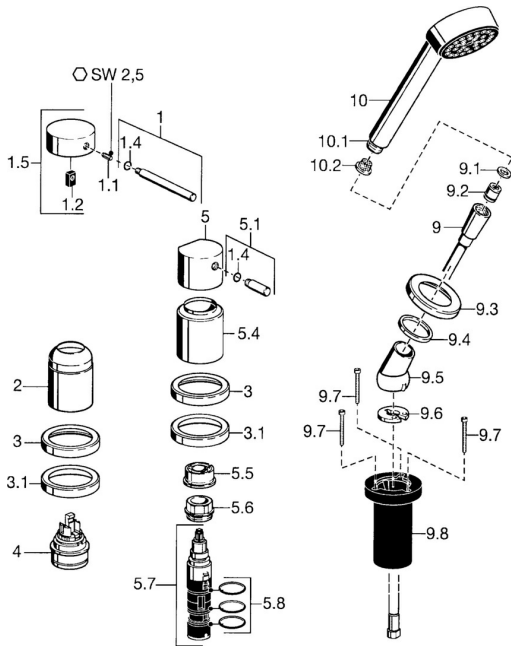

EAN: 4015474057111
static.hansa.com/53259031

Spare parts

SP53259031

	Name		Code
1	Lever, 80 mm Chrome	Discontinued	59912122
1.1	Screw, M5x8, SW2.5		59904755
1.2	Bushing		59904778
1.4	O-ring, d 6x1		59912136
1.5	Covering cap Chrome	Discontinued	59912143
2	Covering cap Chrome		59904820
3	Cover flange Chrome	Discontinued	59912256
3.1	Cover flange Chrome		59912259
4	Cartridge, 4.8 eco		59904601
5	Handle Chrome		59912131
5.1	Lever, M8, 22 mm Chrome		59912132
5.4	Covering cap Chrome		59912265
5.5	Flow limiter		59911897
5.6	Eye screw, M32x1.5		59911898
5.7	Diverter		59912269
5.8	O-ring kit, d 24x2		59911835
9	Shower hose, L=1750, G1/2-M12x1 Chrome		59912281
9.1	Gasket ring, d 21x12x2		59912304
9.2	Non-return valve		59905714
9.3	Cover flange, M70x1 Chrome		59912287
9.4	Bearing ring		59912286
9.5	Holder Chrome		59912282
9.6	Disk		59912337
9.7	Screw, M4x45		59912291
9.8	Passing-through bushing		59912290
10	Hand shower Chrome	Discontinued	51170200
10.1	Hose coupling, G1/2	Discontinued	59912237
10.2	Strainer		59906859
N.I.	Extension screw kit Chrome		59912169
N.I.	Raising kit, 20 mm		59912160
N.I.	Raising kit, 30 mm		59912235