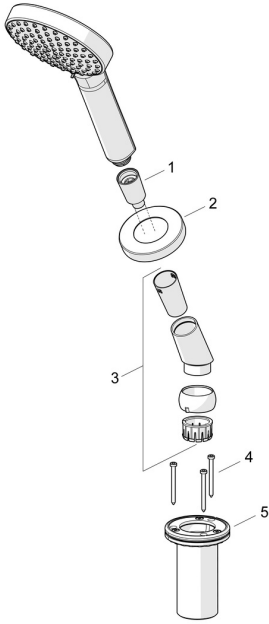

EAN: 4057304014673
static.hansa.com/53249440

Spare parts

SP53249440

	Name	Code
01	Shower hose, L=1750, G1/2-M12x1 Chrome	59912281
02	Cover plate, d 72 mm Chrome	59914672
03	Holder Chrome	59912282
04	Screw, M4x45	59912291
05	Passing-through bushing	59914673