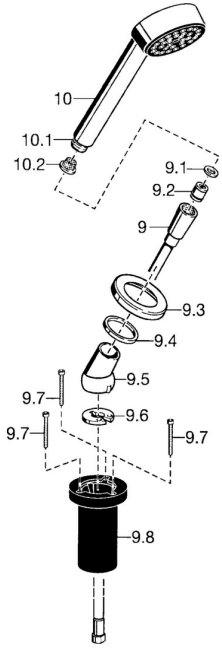

## Spare parts

### SP53249190

	Name	Code
9	Shower hose, L=1750, G1/2-M12x1 Chrome	59912281
9.1	Gasket ring, d 21x12x2	59912304
9.2	Non-return valve	59905714
9.3	Cover flange, M70x1 Chrome	59912287
9.4	Bearing ring	59912286
9.5	Holder Chrome	59912282
9.6	Disk	59912337
9.7	Screw, M4x45	59912291
9.8	Passing-through bushing	59912290
10	Hand shower Chrome <span style="background-color: #cccccc; padding: 2px;">Discontinued</span>	51170200
10.1	Hose coupling, G1/2 <span style="background-color: #cccccc; padding: 2px;">Discontinued</span>	59912237
10.2	Strainer	59906859