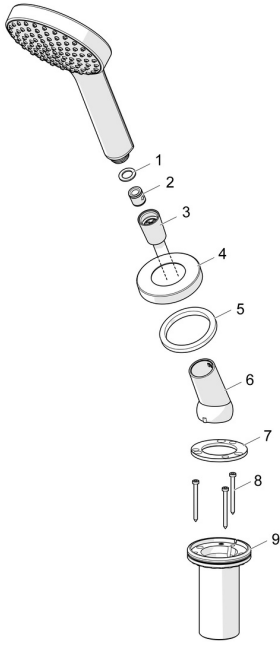

EAN: 4057304012891
static.hansa.com/53249140

Spare parts

SP53249140

	Name	Code
01	Gasket ring, d 21x12x2	59912304
02	Non-return valve	59905714
03	Shower hose, L=1750, G1/2-M12x1 Chrome	59912281
04	Cover flange, M70x1 Chrome	59912287
05	Bearing ring	59912286
06	Holder Chrome	59912282
07	Disk	59912337
08	Screw, M4x45	59912291
09	Passing-through bushing	59912290