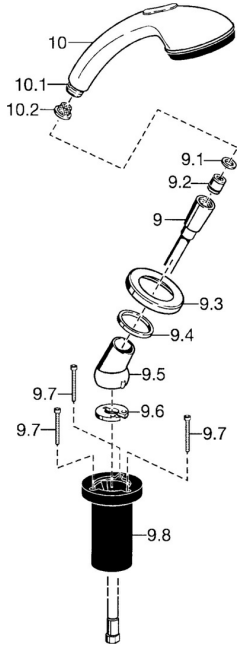

EAN: 4015474048447
static.hansa.com/5324913092

Spare parts

SP53249130

	Name	Code
9	Shower hose, L=1750, G1/2-M12x1 Chrome	59912281
9.1	Gasket ring, d 21x12x2	59912304
9.2	Non-return valve	59905714
9.3	Cover flange, M70x1 Chrome/Satin Discontinued	59912288
9.3	Cover flange, M70x1 Chrome	59912287
9.4	Bearing ring	59912286
9.5	Holder Chrome	59912282
9.6	Disk	59912337
9.7	Screw, M4x45	59912291
9.8	Passing-through bushing	59912290
10	Hand shower Chrome/Gold Discontinued	599043390
10	Hand shower Chrome/Satin Discontinued	599043392
10	Hand shower Chrome Discontinued	04320100
10.1	Hose coupling, G1/2 Discontinued	59912237
10.2	Strainer	59906859