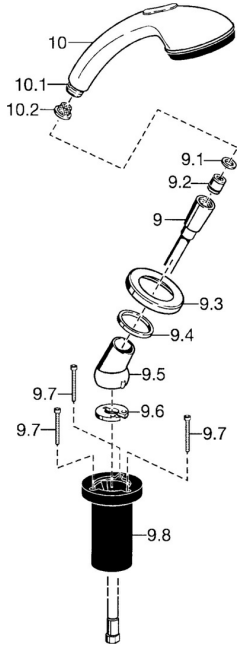

## Spare parts

### SP53249130

	Name	Code
9	Shower hose, L=1750, G1/2-M12x1 Chrome	59912281
9.1	Gasket ring, d 21x12x2	59912304
9.2	Non-return valve	59905714
9.3	Cover flange, M70x1 Chrome/Satin <b>Discontinued</b>	59912288
9.3	Cover flange, M70x1 Chrome	59912287
9.4	Bearing ring	59912286
9.5	Holder Chrome	59912282
9.6	Disk	59912337
9.7	Screw, M4x45	59912291
9.8	Passing-through bushing	59912290
10	Hand shower Chrome/Gold <b>Discontinued</b>	599043390
10	Hand shower Chrome/Satin <b>Discontinued</b>	599043392
10	Hand shower Chrome <b>Discontinued</b>	04320100
10.1	Hose coupling, G1/2 <b>Discontinued</b>	59912237
10.2	Strainer	59906859