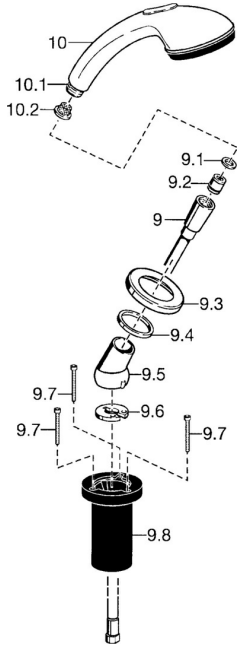

EAN: 4015474048393
static.hansa.com/53249130

Spare parts

SP53249130

	Name	Code
9	Shower hose, L=1750, G1/2-M12x1 Chrome	59912281
9.1	Gasket ring, d 21x12x2	59912304
9.2	Non-return valve	59905714
9.3	Cover flange, M70x1 Chrome/Satin Discontinued	59912288
9.3	Cover flange, M70x1 Chrome	59912287
9.4	Bearing ring	59912286
9.5	Holder Chrome	59912282
9.6	Disk	59912337
9.7	Screw, M4x45	59912291
9.8	Passing-through bushing	59912290
10	Hand shower Chrome/Gold Discontinued	599043390
10	Hand shower Chrome/Satin Discontinued	599043392
10	Hand shower Chrome Discontinued	04320100
10.1	Hose coupling, G1/2 Discontinued	59912237
10.2	Strainer	59906859