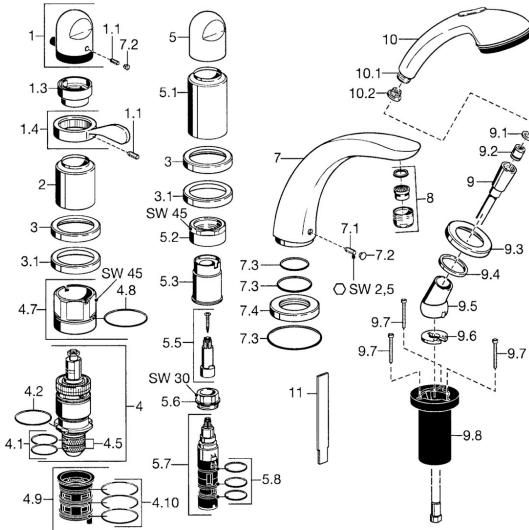

## Spare parts

### SP53172035

	Name	Code
1	Temperature control handle Chrome <b>Discontinued</b>	59910152
1.1	Screw, M6x6	59912330
1.3	Temperature adjustment limiter Chrome	59906355
1.4	Lever Chrome	59905722
2	Covering cap Chrome <b>Discontinued</b>	59912327
3	Cover flange Chrome <b>Discontinued</b>	59912256
3.1	Cover flange Chrome	59912259
4	Thermostatic cartridge, G1/2	59904501
4.1	O-ring, d 27x2	59901532
4.2	O-ring, 35x2.5	59905020
4.5	Strainer, 0.16 mm <b>Discontinued</b>	59905036
4.7	Eye screw, M52x1, SW 50	59911516
4.8	O-ring, 50.52x1.78	59906841
4.9	Adapter	59911514
4.10	O-ring, d 40x2	59911507
5	Handle Chrome	59912262
5.1	Covering cap Chrome <b>Discontinued</b>	59912308
5.1	Covering cap Gold <b>Discontinued</b>	59912309
5.2	Eye screw, M42x1, SW45 <b>Discontinued</b>	59912321
5.3	Retaining ring <b>Discontinued</b>	59912320
5.5	Spindle <b>Discontinued</b>	59912319
5.6	Eye screw, M32x1.5	59911898
5.7	Diverter	59912269
5.8	O-ring kit, d 24x2	59911835
7	Spout, L=240 Chrome	59912273
7	Spout, L=185 Chrome	59912270
7.1	Screw, M6x16, SW 2.5	59910120
7.2	Cover plug Chrome	59911840
7.3	Sealing kit	59912276
7.4	Cover flange Chrome	59912278
8	Aerator, M28x1 D Chrome	59907198
9	Shower hose, L=1750, G1/2-M12x1 Chrome	59912281
9.1	Gasket ring, d 21x12x2	59912304
9.2	Non-return valve	59905714
9.3	Cover flange, M70x1 Chrome	59912287
9.4	Bearing ring	59912286
9.5	Holder Chrome	59912282
9.6	Disk	59912337
9.7	Screw, M4x45	59912291
9.8	Passing-through bushing	59912290
10	Hand shower Chrome <b>Discontinued</b>	04320100
10	Hand shower Chrome/Gold <b>Discontinued</b>	599043390
10.1	Hose coupling, G1/2 <b>Discontinued</b>	59912237
10.2	Strainer	59906859
11	Tool <b>Discontinued</b>	59912277