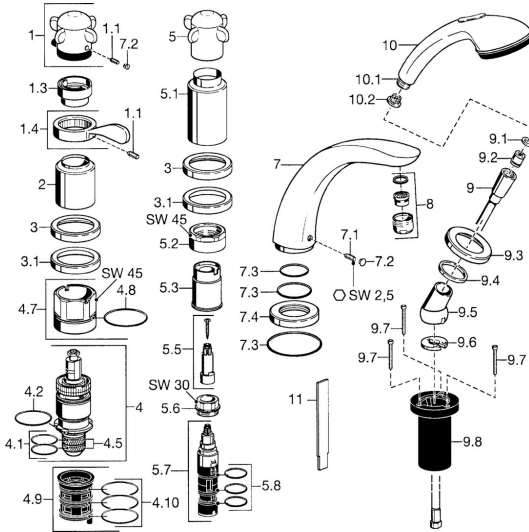

EAN: 4015474048232
static.hansa.com/53202031

Spare parts

SP53172031

	Name	Code
1.1	Screw, M6x6	59912330
1.3	Temperature adjustment limiter Chrome	59906355
1.4	Lever Chrome	59905722
2	Covering cap Chrome Discontinued	59912327
3	Cover flange Chrome Discontinued	59912256
3.1	Cover flange Chrome	59912259
4	Thermostatic cartridge, G1/2	59904501
4.1	O-ring, d 27x2	59901532
4.2	O-ring, 35x2.5	59905020
4.5	Strainer, 0.16 mm Discontinued	59905036
4.7	Eye screw, M52x1, SW 50	59911516
4.8	O-ring, 50.52x1.78	59906841
4.9	Adapter	59911514
4.10	O-ring, d 40x2	59911507
5.1	Spout, L=240 Chrome	59912273
5.1	Covering cap Chrome Discontinued	59912310
5.2	Eye screw, M42x1, SW45 Discontinued	59912321
5.3	Retaining ring Discontinued	59912320
5.5	Spindle Discontinued	59912319
5.6	Eye screw, M32x1.5	59911898
5.7	Diverter	59912269
5.8	O-ring kit, d 24x2	59911835
7	Spout, L=240 Chrome	59912273
7	Spout, L=185 Chrome	59912270
7.1	Screw, M6x16, SW 2.5	59910120
7.2	Cover plug Chrome	59911840
7.3	Sealing kit	59912276
7.4	Cover flange Chrome	59912278
8	Aerator, M28x1 D Chrome	59907198
9	Shower hose, L=1750, G1/2-M12x1 Chrome	59912281
9.1	Gasket ring, d 21x12x2	59912304
9.2	Non-return valve	59905714
9.3	Cover flange, M70x1 Chrome	59912287
9.4	Bearing ring	59912286
9.5	Holder Chrome	59912282
9.6	Disk	59912337
9.7	Screw, M4x45	59912291
9.8	Passing-through bushing	59912290
10	Hand shower Chrome Discontinued	04320100
10	Hand shower Chrome/Gold Discontinued	599043390
10.1	Hose coupling, G1/2 Discontinued	59912237
10.2	Strainer	59906859
11	Tool Discontinued	59912277