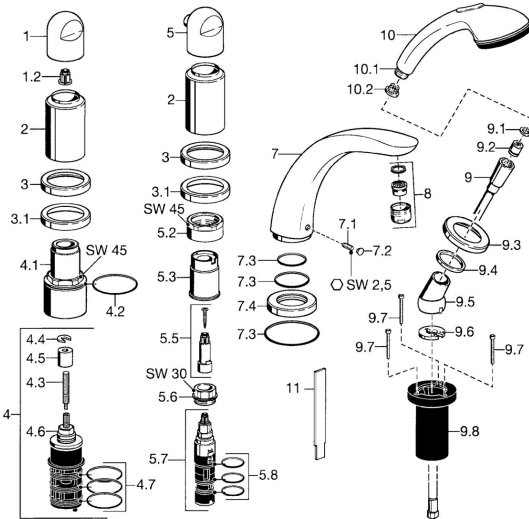

## Spare parts

### SP53152035

	Name	Code
1	Handle Chrome	59912262
1.2	Adapter White	59910235
2	Covering cap Gold <b>Discontinued</b>	59912309
2	Covering cap Chrome <b>Discontinued</b>	59912308
3	Cover flange Chrome <b>Discontinued</b>	59912256
3.1	Cover flange Chrome	59912259
4.1	Eye screw, M52x1, SW45 <b>Discontinued</b>	59912315
4.2	O-ring, 50.52x1.78	59906841
4.3	Spindle, M4 <b>Discontinued</b>	59912317
4.4	Ring	59910694
4.5	Adapter	59912318
4.6	Valve	59912098
4.7	O-ring, d 40x2	59911507
5	Flow control handle Chrome <b>Discontinued</b>	59912312
5.2	Eye screw, M42x1, SW45 <b>Discontinued</b>	59912321
5.3	Retaining ring <b>Discontinued</b>	59912320
5.5	Spindle <b>Discontinued</b>	59912319
5.6	Eye screw, M32x1.5	59911898
5.7	Diverter	59911834
5.8	O-ring kit, d 24x2	59911835
7	Spout, L=240 Chrome	59912273
7	Spout, L=185 Chrome	59912270
7.1	Screw, M6x16, SW 2.5	59910120
7.2	Cover plug Chrome	59911840
7.3	Sealing kit	59912276
7.4	Cover flange Chrome	59912278
8	Aerator, M28x1 D Chrome	59907198
9	Shower hose, L=1750, G1/2-M12x1 Chrome	59912281
9.1	Gasket ring, d 21x12x2	59912304
9.2	Non-return valve	59905714
9.3	Cover flange, M70x1 Chrome	59912287
9.4	Bearing ring	59912286
9.5	Holder Chrome	59912282
9.6	Disk	59912337
9.7	Screw, M4x45	59912291
9.8	Passing-through bushing	59912290
10	Hand shower Chrome/Gold <b>Discontinued</b>	599043390
10	Hand shower Chrome <b>Discontinued</b>	04320100
10.1	Hose coupling, G1/2 <b>Discontinued</b>	59912237
10.2	Strainer	59906859
11	Tool <b>Discontinued</b>	59912277