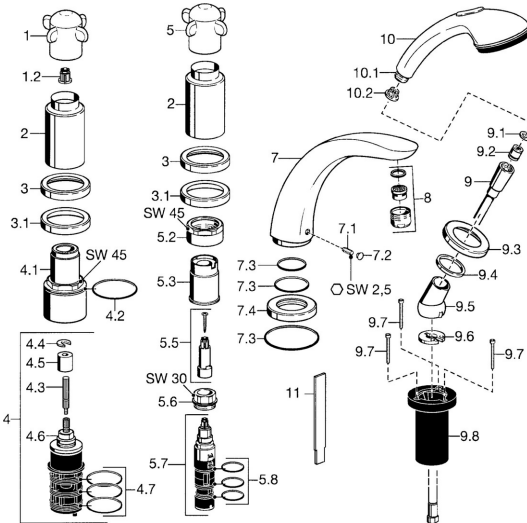

### SP53152031

|      | Name  | Code      |
|------|---|-----------|
| 1    | Handle Chrome <span>Discontinued</span>           | 59912314  |
| 1.2  | Adapter White                                     | 59910235  |
| 2    | Covering cap Chrome <span>Discontinued</span>     | 59912310  |
| 3    | Cover flange Chrome <span>Discontinued</span>     | 59912256  |
| 3.1  | Cover flange Chrome                               | 59912259  |
| 4.1  | Eye screw, M52x1, SW45 <span>Discontinued</span>  | 59912315  |
| 4.2  | O-ring, 50.52x1.78                                | 59906841  |
| 4.3  | Spindle, M4 <span>Discontinued</span>             | 59912317  |
| 4.4  | Ring  | 59910694  |
| 4.5  | Adapter   | 59912318  |
| 4.6  | Valve   | 59912098  |
| 4.7  | O-ring, d 40x2                                    | 59911507  |
| 5.2  | Eye screw, M42x1, SW45 <span>Discontinued</span>  | 59912321  |
| 5.3  | Retaining ring <span>Discontinued</span>          | 59912320  |
| 5.5  | Spindle <span>Discontinued</span>                 | 59912319  |
| 5.6  | Eye screw, M32x1.5                                | 59911898  |
| 5.7  | Diverter  | 59911834  |
| 5.8  | O-ring kit, d 24x2                                | 59911835  |
| 7    | Spout, L=240 Chrome                               | 59912273  |
| 7    | Spout, L=185 Chrome                               | 59912270  |
| 7.1  | Screw, M6x16, SW 2.5                              | 59910120  |
| 7.2  | Cover plug Chrome                                 | 59911840  |
| 7.3  | Sealing kit                                       | 59912276  |
| 7.4  | Cover flange Chrome                               | 59912278  |
| 8    | Aerator, M28x1 D Chrome                           | 59907198  |
| 9    | Shower hose, L=1750, G1/2-M12x1 Chrome            | 59912281  |
| 9.1  | Gasket ring, d 21x12x2                            | 59912304  |
| 9.2  | Non-return valve                                  | 59905714  |
| 9.3  | Cover flange, M70x1 Chrome                        | 59912287  |
| 9.4  | Bearing ring                                      | 59912286  |
| 9.5  | Holder Chrome                                     | 59912282  |
| 9.6  | Disk  | 59912337  |
| 9.7  | Screw, M4x45                                      | 59912291  |
| 9.8  | Passing-through bushing                           | 59912290  |
| 10   | Hand shower Chrome <span>Discontinued</span>      | 04320100  |
| 10   | Hand shower Chrome/Gold <span>Discontinued</span> | 599043390 |
| 10.1 | Hose coupling, G1/2 <span>Discontinued</span>     | 59912237  |
| 10.2 | Strainer  | 59906859  |
| 11   | Tool <span>Discontinued</span>                    | 59912277  |