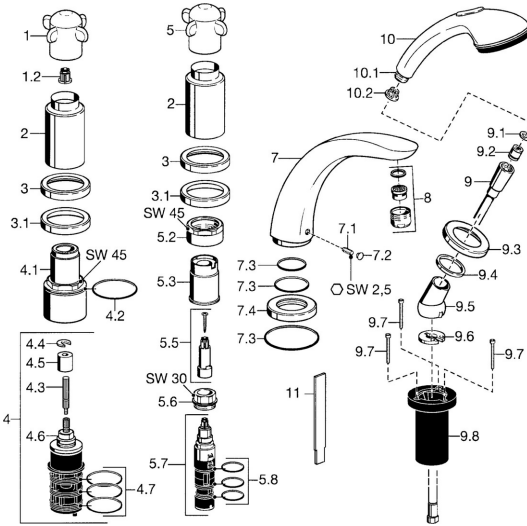

EAN: 4015474048119
static.hansa.com/53192031

Spare parts

SP53152031

	Name		Code
1	Handle Chrome Discontinued		59912314
1.2	Adapter White		59910235
2	Covering cap Chrome Discontinued		59912310
3	Cover flange Chrome Discontinued		59912256
3.1	Cover flange Chrome		59912259
4.1	Eye screw, M52x1, SW45 Discontinued		59912315
4.2	O-ring, 50.52x1.78		59906841
4.3	Spindle, M4 Discontinued		59912317
4.4	Ring		59910694
4.5	Adapter		59912318
4.6	Valve		59912098
4.7	O-ring, d 40x2		59911507
5.2	Eye screw, M42x1, SW45 Discontinued		59912321
5.3	Retaining ring Discontinued		59912320
5.5	Spindle Discontinued		59912319
5.6	Eye screw, M32x1.5		59911898
5.7	Diverter		59911834
5.8	O-ring kit, d 24x2		59911835
7	Spout, L=240 Chrome		59912273
7	Spout, L=185 Chrome		59912270
7.1	Screw, M6x16, SW 2.5		59910120
7.2	Cover plug Chrome		59911840
7.3	Sealing kit		59912276
7.4	Cover flange Chrome		59912278
8	Aerator, M28x1 D Chrome		59907198
9	Shower hose, L=1750, G1/2-M12x1 Chrome		59912281
9.1	Gasket ring, d 21x12x2		59912304
9.2	Non-return valve		59905714
9.3	Cover flange, M70x1 Chrome		59912287
9.4	Bearing ring		59912286
9.5	Holder Chrome		59912282
9.6	Disk		59912337
9.7	Screw, M4x45		59912291
9.8	Passing-through bushing		59912290
10	Hand shower Chrome Discontinued		04320100
10	Hand shower Chrome/Gold Discontinued		599043390
10.1	Hose coupling, G1/2 Discontinued		59912237
10.2	Strainer		59906859
11	Tool Discontinued		59912277