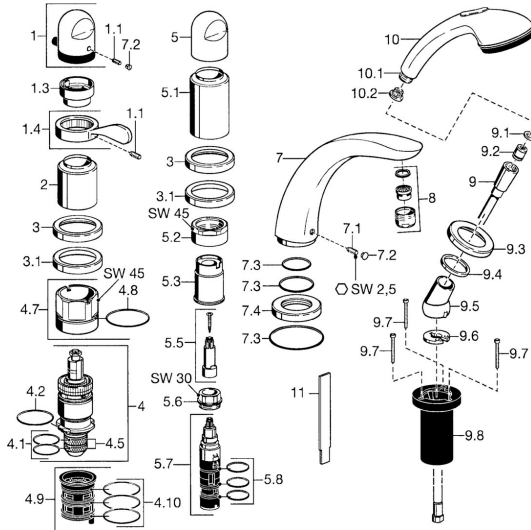

EAN: 4015474047976
static.hansa.com/53172035

Spare parts

SP53172035

	Name		Code
1	Temperature control handle Chrome Discontinued		59910152
1.1	Screw, M6x6		59912330
1.3	Temperature adjustment limiter Chrome		59906355
1.4	Lever Chrome		59905722
2	Covering cap Chrome Discontinued		59912327
3	Cover flange Chrome Discontinued		59912256
3.1	Cover flange Chrome		59912259
4	Thermostatic cartridge, G1/2		59904501
4.1	O-ring, d 27x2		59901532
4.2	O-ring, 35x2.5		59905020
4.5	Strainer, 0.16 mm Discontinued		59905036
4.7	Eye screw, M52x1, SW 50		59911516
4.8	O-ring, 50.52x1.78		59906841
4.9	Adapter		59911514
4.10	O-ring, d 40x2		59911507
5	Handle Chrome		59912262
5.1	Covering cap Chrome Discontinued		59912308
5.1	Covering cap Gold Discontinued		59912309
5.2	Eye screw, M42x1, SW45 Discontinued		59912321
5.3	Retaining ring Discontinued		59912320
5.5	Spindle Discontinued		59912319
5.6	Eye screw, M32x1.5		59911898
5.7	Diverter		59912269
5.8	O-ring kit, d 24x2		59911835
7	Spout, L=240 Chrome		59912273
7	Spout, L=185 Chrome		59912270
7.1	Screw, M6x16, SW 2.5		59910120
7.2	Cover plug Chrome		59911840
7.3	Sealing kit		59912276
7.4	Cover flange Chrome		59912278
8	Aerator, M28x1 D Chrome		59907198
9	Shower hose, L=1750, G1/2-M12x1 Chrome		59912281
9.1	Gasket ring, d 21x12x2		59912304
9.2	Non-return valve		59905714
9.3	Cover flange, M70x1 Chrome		59912287
9.4	Bearing ring		59912286
9.5	Holder Chrome		59912282
9.6	Disk		59912337
9.7	Screw, M4x45		59912291
9.8	Passing-through bushing		59912290
10	Hand shower Chrome Discontinued		04320100
10	Hand shower Chrome/Gold Discontinued		599043390
10.1	Hose coupling, G1/2 Discontinued		59912237
10.2	Strainer		59906859
11	Tool Discontinued		59912277