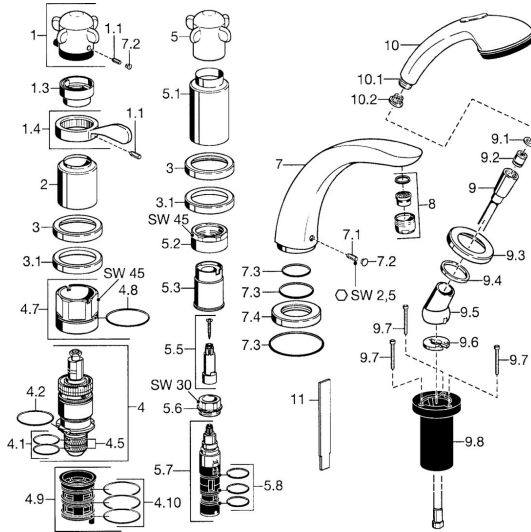

## Spare parts

### SP53172031

	Name	Code
1.1	Screw, M6x6	59912330
1.3	Temperature adjustment limiter Chrome	59906355
1.4	Lever Chrome	59905722
2	Covering cap Chrome <b>Discontinued</b>	59912327
3	Cover flange Chrome <b>Discontinued</b>	59912256
3.1	Cover flange Chrome	59912259
4	Thermostatic cartridge, G1/2	59904501
4.1	O-ring, d 27x2	59901532
4.2	O-ring, 35x2.5	59905020
4.5	Strainer, 0.16 mm <b>Discontinued</b>	59905036
4.7	Eye screw, M52x1, SW 50	59911516
4.8	O-ring, 50.52x1.78	59906841
4.9	Adapter	59911514
4.10	O-ring, d 40x2	59911507
5.1	Spout, L=240 Chrome	59912273
5.1	Covering cap Chrome <b>Discontinued</b>	59912310
5.2	Eye screw, M42x1, SW45 <b>Discontinued</b>	59912321
5.3	Retaining ring <b>Discontinued</b>	59912320
5.5	Spindle <b>Discontinued</b>	59912319
5.6	Eye screw, M32x1.5	59911898
5.7	Diverter	59912269
5.8	O-ring kit, d 24x2	59911835
7	Spout, L=240 Chrome	59912273
7	Spout, L=185 Chrome	59912270
7.1	Screw, M6x16, SW 2.5	59910120
7.2	Cover plug Chrome	59911840
7.3	Sealing kit	59912276
7.4	Cover flange Chrome	59912278
8	Aerator, M28x1 D Chrome	59907198
9	Shower hose, L=1750, G1/2-M12x1 Chrome	59912281
9.1	Gasket ring, d 21x12x2	59912304
9.2	Non-return valve	59905714
9.3	Cover flange, M70x1 Chrome	59912287
9.4	Bearing ring	59912286
9.5	Holder Chrome	59912282
9.6	Disk	59912337
9.7	Screw, M4x45	59912291
9.8	Passing-through bushing	59912290
10	Hand shower Chrome <b>Discontinued</b>	04320100
10	Hand shower Chrome/Gold <b>Discontinued</b>	599043390
10.1	Hose coupling, G1/2 <b>Discontinued</b>	59912237
10.2	Strainer	59906859
11	Tool <b>Discontinued</b>	59912277