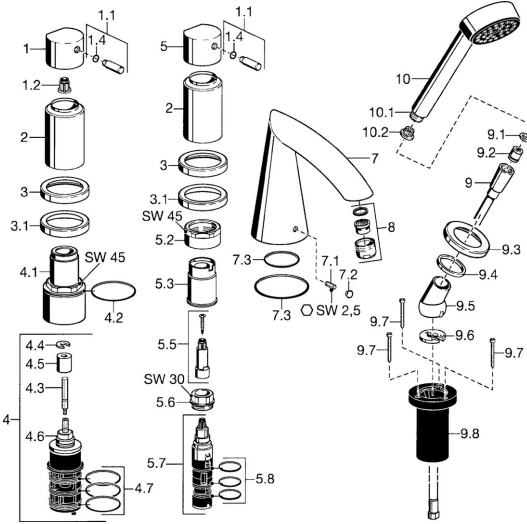

EAN: 4015474048829
static.hansa.com/5316203274

Spare parts

SP53162032

	Name	Code
1	Handle Chrome	59912131
1.1	Lever, M8, 22 mm Chrome	59912132
1.2	Adapter White	59910235
1.4	O-ring, d 6x1	59912136
2	Covering cap Chrome Discontinued	59912308
3	Cover flange Chrome Discontinued	59912256
3.1	Cover flange Chrome	59912259
4.1	Eye screw, M52x1, SW45 Discontinued	59912315
4.2	O-ring, 50.52x1.78	59906841
4.3	Spindle, M4 Discontinued	59912317
4.4	Ring	59910694
4.5	Adapter	59912318
4.6	Valve	59912098
4.7	O-ring, d 40x2	59911507
5.2	Eye screw, M42x1, SW45 Discontinued	59912321
5.3	Retaining ring Discontinued	59912320
5.5	Spindle Discontinued	59912319
5.6	Eye screw, M32x1.5	59911898
5.7	Diverter	59911834
5.8	O-ring kit, d 24x2	59911835
7	Spout, L=184 Chrome Discontinued	59912298
7.1	Screw, M6x16, SW 2.5	59910120
7.2	Cover plug Chrome	59911840
7.3	Sealing kit	59912276
9	Shower hose, L=1750, G1/2-M12x1 Chrome	59912281
9.1	Gasket ring, d 21x12x2	59912304
9.2	Non-return valve	59905714
9.3	Cover flange, M70x1 Chrome	59912287
9.4	Bearing ring	59912286
9.5	Holder Chrome	59912282
9.6	Disk	59912337
9.7	Screw, M4x45	59912291
9.8	Passing-through bushing	59912290
10	Hand shower Chrome Discontinued	51170200
10.1	Hose coupling, G1/2 Discontinued	59912237
10.2	Strainer	59906859
11	Tool Discontinued	59912277