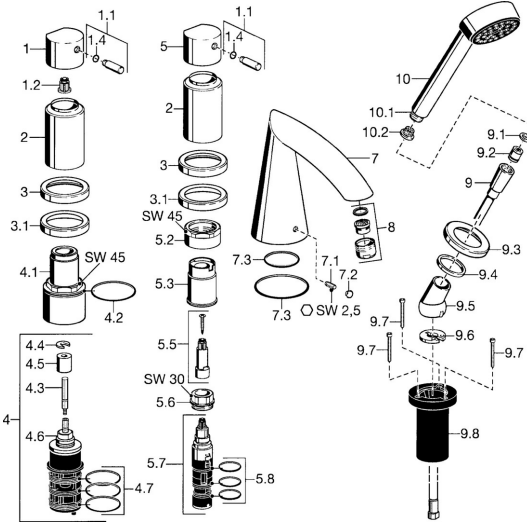

EAN: 4015474047945
static.hansa.com/53162032

Spare parts

SP53162032

	Name	Code
1	Handle Chrome	59912131
1.1	Lever, M8, 22 mm Chrome	59912132
1.2	Adapter White	59910235
1.4	O-ring, d 6x1	59912136
2	Covering cap Chrome Discontinued	59912308
3	Cover flange Chrome Discontinued	59912256
3.1	Cover flange Chrome	59912259
4.1	Eye screw, M52x1, SW45 Discontinued	59912315
4.2	O-ring, 50.52x1.78	59906841
4.3	Spindle, M4 Discontinued	59912317
4.4	Ring	59910694
4.5	Adapter	59912318
4.6	Valve	59912098
4.7	O-ring, d 40x2	59911507
5.2	Eye screw, M42x1, SW45 Discontinued	59912321
5.3	Retaining ring Discontinued	59912320
5.5	Spindle Discontinued	59912319
5.6	Eye screw, M32x1.5	59911898
5.7	Diverter	59911834
5.8	O-ring kit, d 24x2	59911835
7	Spout, L=184 Chrome Discontinued	59912298
7.1	Screw, M6x16, SW 2.5	59910120
7.2	Cover plug Chrome	59911840
7.3	Sealing kit	59912276
9	Shower hose, L=1750, G1/2-M12x1 Chrome	59912281
9.1	Gasket ring, d 21x12x2	59912304
9.2	Non-return valve	59905714
9.3	Cover flange, M70x1 Chrome	59912287
9.4	Bearing ring	59912286
9.5	Holder Chrome	59912282
9.6	Disk	59912337
9.7	Screw, M4x45	59912291
9.8	Passing-through bushing	59912290
10	Hand shower Chrome Discontinued	51170200
10.1	Hose coupling, G1/2 Discontinued	59912237
10.2	Strainer	59906859
11	Tool Discontinued	59912277