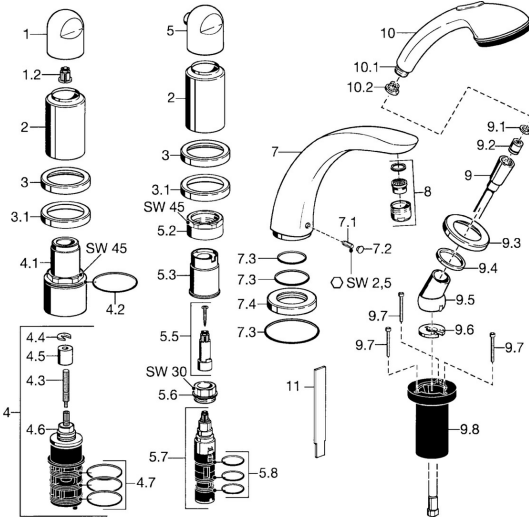

## Spare parts

### SP53152035

	Name	Code
1	Handle Chrome	59912262
1.2	Adapter White	59910235
2	Covering cap Gold <b>Discontinued</b>	59912309
2	Covering cap Chrome <b>Discontinued</b>	59912308
3	Cover flange Chrome <b>Discontinued</b>	59912256
3.1	Cover flange Chrome	59912259
4.1	Eye screw, M52x1, SW45 <b>Discontinued</b>	59912315
4.2	O-ring, 50.52x1.78	59906841
4.3	Spindle, M4 <b>Discontinued</b>	59912317
4.4	Ring	59910694
4.5	Adapter	59912318
4.6	Valve	59912098
4.7	O-ring, d 40x2	59911507
5	Flow control handle Chrome <b>Discontinued</b>	59912312
5.2	Eye screw, M42x1, SW45 <b>Discontinued</b>	59912321
5.3	Retaining ring <b>Discontinued</b>	59912320
5.5	Spindle <b>Discontinued</b>	59912319
5.6	Eye screw, M32x1.5	59911898
5.7	Diverter	59911834
5.8	O-ring kit, d 24x2	59911835
7	Spout, L=240 Chrome	59912273
7	Spout, L=185 Chrome	59912270
7.1	Screw, M6x16, SW 2.5	59910120
7.2	Cover plug Chrome	59911840
7.3	Sealing kit	59912276
7.4	Cover flange Chrome	59912278
8	Aerator, M28x1 D Chrome	59907198
9	Shower hose, L=1750, G1/2-M12x1 Chrome	59912281
9.1	Gasket ring, d 21x12x2	59912304
9.2	Non-return valve	59905714
9.3	Cover flange, M70x1 Chrome	59912287
9.4	Bearing ring	59912286
9.5	Holder Chrome	59912282
9.6	Disk	59912337
9.7	Screw, M4x45	59912291
9.8	Passing-through bushing	59912290
10	Hand shower Chrome/Gold <b>Discontinued</b>	599043390
10	Hand shower Chrome <b>Discontinued</b>	04320100
10.1	Hose coupling, G1/2 <b>Discontinued</b>	59912237
10.2	Strainer	59906859
11	Tool <b>Discontinued</b>	59912277