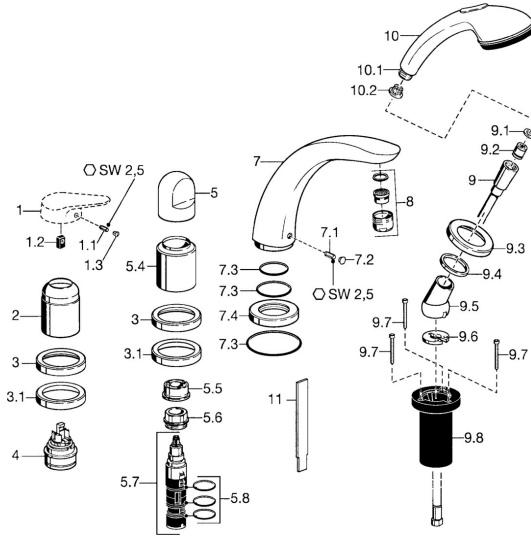

EAN: 4015474047860
static.hansa.com/5314203082

Spare parts

SP53142030

	Name	Code
1.1	Screw, M5x8, SW2.5	59904755
1.2	Bushing	59904778
1.3	Plug, hot/cold	59906705
2	Covering cap Chrome	59904820
3	Cover flange Chrome Discontinued	59912256
3.1	Cover flange Chrome	59912259
4	Cartridge, 4.8 eco	59904601
5	Handle Chrome	59912262
5.4	Covering cap Chrome	59912265
5.5	Flow limiter	59911897
5.6	Eye screw, M32x1.5	59911898
5.7	Diverter	59912269
5.8	O-ring kit, d 24x2	59911835
7	Spout, L=185 Chrome	59912270
7.1	Screw, M6x16, SW 2.5	59910120
7.2	Plug Chrome/Satin Discontinued	59911917
7.2	Cover plug Chrome	59911840
7.3	Sealing kit	59912276
7.4	Cover flange Chrome	59912278
8	Aerator, M28x1 D Chrome	59907198
9	Shower hose, L=1750, G1/2-M12x1 Chrome	59912281
9.1	Gasket ring, d 21x12x2	59912304
9.2	Non-return valve	59905714
9.3	Cover flange, M70x1 Chrome/Satin Discontinued	59912288
9.3	Cover flange, M70x1 Chrome	59912287
9.4	Bearing ring	59912286
9.5	Holder Chrome	59912282
9.6	Disk	59912337
9.7	Screw, M4x45	59912291
9.8	Passing-through bushing	59912290
10	Hand shower Chrome/Satin Discontinued	599043392
10	Hand shower Chrome Discontinued	04320100
10	Hand shower Chrome/Gold Discontinued	599043390
10.1	Hose coupling, G1/2 Discontinued	59912237
10.2	Strainer	59906859
11	Tool Discontinued	59912277
N.I.	Raising kit, 30 mm	59912163
N.I.	Raising kit, 20 mm	59912160
N.I.	Raising kit, 30 mm	59912235
N.I.	Extension screw kit Chrome	59912169