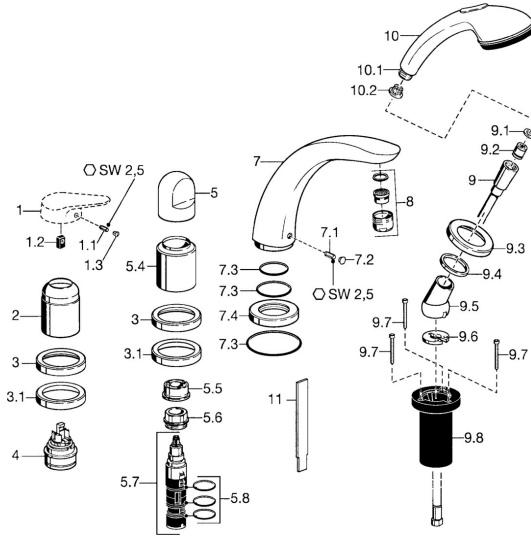

EAN: 4015474047846
static.hansa.com/53142030

Spare parts

SP53142030

	Name	Code
1.1	Screw, M5x8, SW2.5	59904755
1.2	Bushing	59904778
1.3	Plug, hot/cold	59906705
2	Covering cap Chrome	59904820
3	Cover flange Chrome Discontinued	59912256
3.1	Cover flange Chrome	59912259
4	Cartridge, 4.8 eco	59904601
5	Handle Chrome	59912262
5.4	Covering cap Chrome	59912265
5.5	Flow limiter	59911897
5.6	Eye screw, M32x1.5	59911898
5.7	Diverter	59912269
5.8	O-ring kit, d 24x2	59911835
7	Spout, L=185 Chrome	59912270
7.1	Screw, M6x16, SW 2.5	59910120
7.2	Plug Chrome/Satin Discontinued	59911917
7.2	Cover plug Chrome	59911840
7.3	Sealing kit	59912276
7.4	Cover flange Chrome	59912278
8	Aerator, M28x1 D Chrome	59907198
9	Shower hose, L=1750, G1/2-M12x1 Chrome	59912281
9.1	Gasket ring, d 21x12x2	59912304
9.2	Non-return valve	59905714
9.3	Cover flange, M70x1 Chrome/Satin Discontinued	59912288
9.3	Cover flange, M70x1 Chrome	59912287
9.4	Bearing ring	59912286
9.5	Holder Chrome	59912282
9.6	Disk	59912337
9.7	Screw, M4x45	59912291
9.8	Passing-through bushing	59912290
10	Hand shower Chrome/Satin Discontinued	599043392
10	Hand shower Chrome Discontinued	04320100
10	Hand shower Chrome/Gold Discontinued	599043390
10.1	Hose coupling, G1/2 Discontinued	59912237
10.2	Strainer	59906859
11	Tool Discontinued	59912277
N.I.	Raising kit, 30 mm	59912163
N.I.	Raising kit, 20 mm	59912160
N.I.	Raising kit, 30 mm	59912235
N.I.	Extension screw kit Chrome	59912169