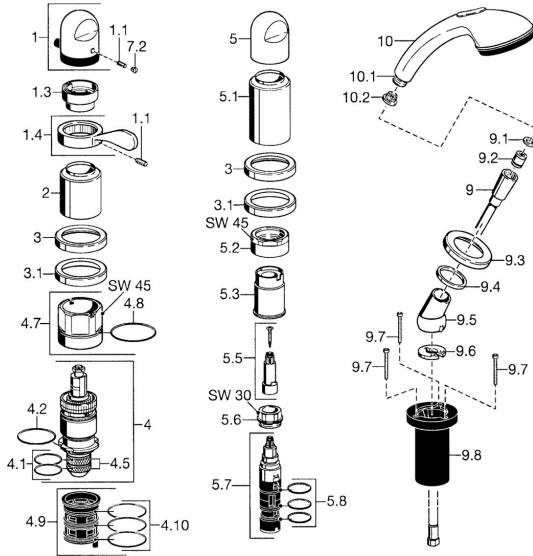

EAN: 4015474047839
static.hansa.com/53139035

Spare parts

SP53139035

	Name	Code
1	Temperature control handle Chrome Discontinued	59910152
1.1	Screw, M6x6	59912330
1.3	Temperature adjustment limiter Chrome	59906355
1.4	Lever Chrome	59905722
2	Covering cap Chrome Discontinued	59912327
3	Cover flange Chrome Discontinued	59912256
3.1	Cover flange Chrome	59912259
4	Thermostatic cartridge, G1/2	59904501
4.1	O-ring, d 27x2	59901532
4.2	O-ring, 35x2.5	59905020
4.5	Strainer, 0.16 mm Discontinued	59905036
4.7	Eye screw, M52x1, SW 50	59911516
4.8	O-ring, 50.52x1.78	59906841
4.9	Adapter	59911514
4.10	O-ring, d 40x2	59911507
5	Handle Chrome	59912262
5.1	Covering cap Chrome Discontinued	59912308
5.1	Covering cap Gold Discontinued	59912309
5.2	Eye screw, M42x1, SW45 Discontinued	59912321
5.3	Retaining ring Discontinued	59912320
5.5	Spindle Discontinued	59912319
5.6	Eye screw, M32x1.5	59911898
5.7	Diverter	59912269
5.8	O-ring kit, d 24x2	59911835
9	Shower hose, L=1750, G1/2-M12x1 Chrome	59912281
9.1	Gasket ring, d 21x12x2	59912304
9.2	Non-return valve	59905714
9.3	Cover flange, M70x1 Chrome	59912287
9.4	Bearing ring	59912286
9.5	Holder Chrome	59912282
9.6	Disk	59912337
9.7	Screw, M4x45	59912291
9.8	Passing-through bushing	59912290
10	Hand shower Chrome/Gold Discontinued	599043390
10	Hand shower Chrome Discontinued	04320100
10.1	Hose coupling, G1/2 Discontinued	59912237
10.2	Strainer	59906859
N.I.	Raising kit, 30 mm	59912235
N.I.	Extension screw kit Chrome	59912169
N.I.	Extension screw kit, L=30 Discontinued	59912162