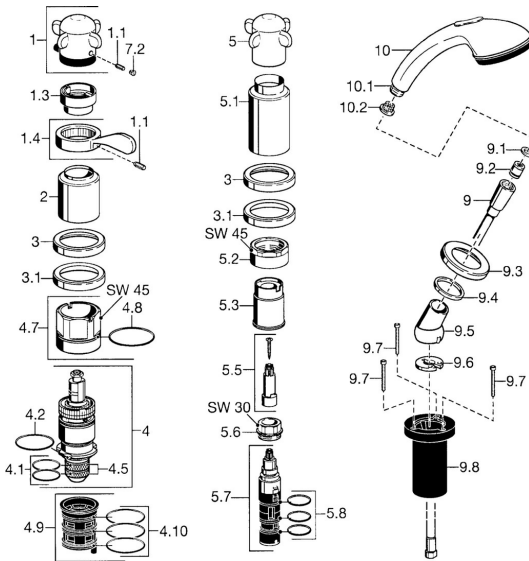

EAN: 4015474047815
static.hansa.com/53139031

Spare parts

SP53139031

	Name	Code
1.1	Screw, M6x6	59912330
1.3	Temperature adjustment limiter Chrome	59906355
1.4	Lever Chrome	59905722
2	Covering cap Chrome Discontinued	59912327
3	Cover flange Chrome Discontinued	59912256
3.1	Cover flange Chrome	59912259
4	Thermostatic cartridge, G1/2	59904501
4.1	O-ring, d 27x2	59901532
4.2	O-ring, 35x2.5	59905020
4.5	Strainer, 0.16 mm Discontinued	59905036
4.7	Eye screw, M52x1, SW 50	59911516
4.8	O-ring, 50.52x1.78	59906841
4.9	Adapter	59911514
4.10	O-ring, d 40x2	59911507
5.1	Covering cap Chrome Discontinued	59912310
5.2	Eye screw, M42x1, SW45 Discontinued	59912321
5.3	Retaining ring Discontinued	59912320
5.5	Spindle Discontinued	59912319
5.6	Eye screw, M32x1.5	59911898
5.7	Diverter	59912269
5.8	O-ring kit, d 24x2	59911835
9	Shower hose, L=1750, G1/2-M12x1 Chrome	59912281
9.1	Gasket ring, d 21x12x2	59912304
9.2	Non-return valve	59905714
9.3	Cover flange, M70x1 Chrome	59912287
9.4	Bearing ring	59912286
9.5	Holder Chrome	59912282
9.6	Disk	59912337
9.7	Screw, M4x45	59912291
9.8	Passing-through bushing	59912290
10	Hand shower Chrome/Gold Discontinued	599043390
10	Hand shower Chrome Discontinued	04320100
10.1	Hose coupling, G1/2 Discontinued	59912237
10.2	Strainer	59906859