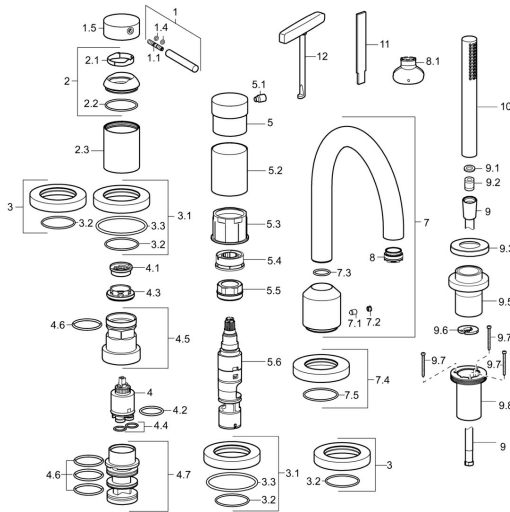

## Spare parts

### SP53122073

	Name	Code
1	Lever, 70 mm	59913331
1.1	Screw, M5x35	59913299
1.4	O-ring, d 3x1.5	59913100
1.5	Cap Chrome	59913332
1.5	Cap Black <b>Discontinued</b>	59913333
1.5	Cap White <b>Discontinued</b>	59913334
2	Covering cap Chrome	59913364
2.1	Bearing ring	59913363
2.2	O-ring, d 38x2	59913212
2.3	Cover flange Chrome	59913448
3	Cover flange Chrome	59913449
3.1	Cover flange Chrome	59913450
3.3	O-ring, 60x3	59913280
4	Cartridge, 3.5 Eco	59912324
4	Cartridge, 3.5 Classic	59913075
4.1	Temperature adjustment limiter	59912325
4.2	O-ring, d 28.24x2.62 <b>Discontinued</b>	59912590
4.3	Tightening nut, M40x1	1003409V
4.4	O-ring, d 10.10x1.60 <b>Discontinued</b>	59905072
4.5	Eye screw, M52x1, AF38	59913274
4.6	O-ring, d 40x2	59911507
4.7	Adapter	59913282
5	Handle Chrome	59913345
5.1	Lever, 9 mm M6 Chrome	59913348
5.2	Protective sleeve Chrome <b>Discontinued</b>	59913451
5.3	Ring	59913285
5.4	Flow limiter	59911897
5.5	Eye screw, M32x1.5	59911898
5.6	Diverter	59912269
7	Spout, L=190 Chrome	59913452
7.1	Screw, M6x9.5	59901609
7.2	Cover plug Chrome	59911840
7.3	O-ring, d 18x2	59913291
7.4	Cover plate, d 72 mm Chrome <b>Discontinued</b>	59913278
7.5	O-ring, 41x2 <b>Discontinued</b>	59913281
8	Aerator, M24x1 C	59913131
8.1	Key for aerator, M24x1	59913134
9	Shower hose, L=1750, G1/2-M12x1 Chrome	59912281
9.1	Gasket ring, d 21x12x2	59912304
9.2	Non-return valve	59905714
9.3	Cover flange, M70x1, d 72 mm	59913287
9.5	Holder Chrome	59913289
9.6	Disk	59912337
9.7	Screw, M4x45	59912291
9.8	Passing-through bushing	59913288
10	Hand shower Chrome	54390100
11	Tool <b>Discontinued</b>	59912277
12	Tool	59906409
N.I.	Raising kit, 30 mm, HM 3.5 (-2015)	59913189
N.I.	Raising kit, 30 mm	59913190
N.I.	Extension screw kit, (2015-)	59914337