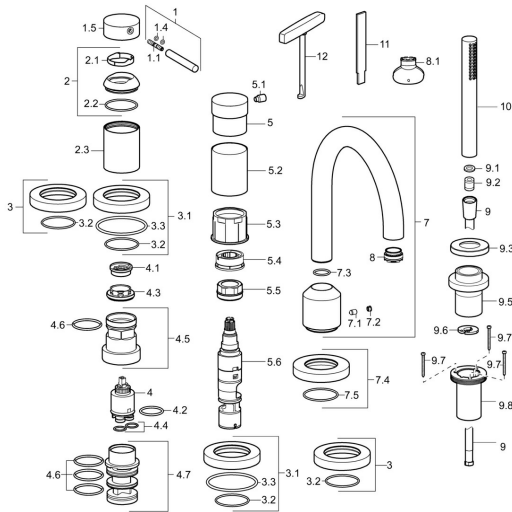

## Spare parts

### SP53122073

	Name	Code
1	Lever, 70 mm	59913331
1.1	Screw, M5x35	59913299
1.4	O-ring, d 3x1.5	59913100
1.5	Cap Chrome	59913332
1.5	Cap Black <b>Discontinued</b>	59913333
1.5	Cap White <b>Discontinued</b>	59913334
2	Covering cap Chrome	59913364
2.1	Bearing ring	59913363
2.2	O-ring, d 38x2	59913212
2.3	Cover flange Chrome	59913448
3	Cover flange Chrome	59913449
3.1	Cover flange Chrome	59913450
3.3	O-ring, 60x3	59913280
4	Cartridge, 3.5 Eco	59912324
4	Cartridge, 3.5 Classic	59913075
4.1	Temperature adjustment limiter	59912325
4.2	O-ring, d 28.24x2.62 <b>Discontinued</b>	59912590
4.3	Tightening nut, M40x1	1003409V
4.4	O-ring, d 10.10x1.60 <b>Discontinued</b>	59905072
4.5	Eye screw, M52x1, AF38	59913274
4.6	O-ring, d 40x2	59911507
4.7	Adapter	59913282
5	Handle Chrome	59913345
5.1	Lever, 9 mm M6 Chrome	59913348
5.2	Protective sleeve Chrome <b>Discontinued</b>	59913451
5.3	Ring	59913285
5.4	Flow limiter	59911897
5.5	Eye screw, M32x1.5	59911898
5.6	Diverter	59912269
7	Spout, L=190 Chrome	59913452
7.1	Screw, M6x9.5	59901609
7.2	Cover plug Chrome	59911840
7.3	O-ring, d 18x2	59913291
7.4	Cover plate, d 72 mm Chrome <b>Discontinued</b>	59913278
7.5	O-ring, 41x2 <b>Discontinued</b>	59913281
8	Aerator, M24x1 C	59913131
8.1	Key for aerator, M24x1	59913134
9	Shower hose, L=1750, G1/2-M12x1 Chrome	59912281
9.1	Gasket ring, d 21x12x2	59912304
9.2	Non-return valve	59905714
9.3	Cover flange, M70x1, d 72 mm	59913287
9.5	Holder Chrome	59913289
9.6	Disk	59912337
9.7	Screw, M4x45	59912291
9.8	Passing-through bushing	59913288
10	Hand shower Chrome	54390100
11	Tool <b>Discontinued</b>	59912277
12	Tool	59906409
N.I.	Raising kit, 30 mm, HM 3.5 (-2015)	59913189
N.I.	Raising kit, 30 mm	59913190
N.I.	Extension screw kit, (2015-)	59914337