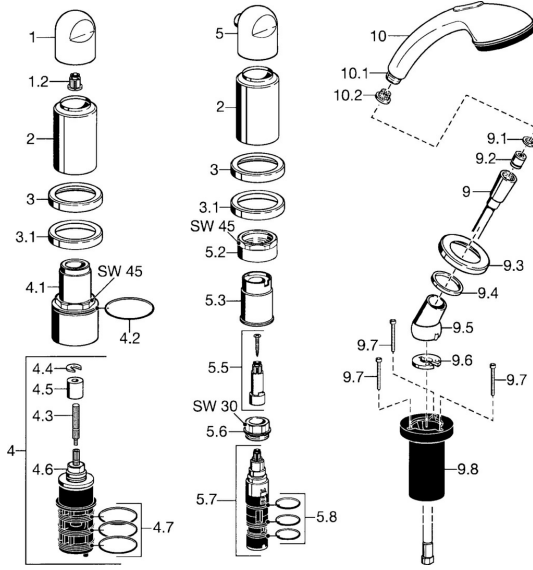

## Spare parts

### SP53119035

	Name	Code
1	Handle Chrome	59912262
1.2	Adapter White	59910235
2	Covering cap Gold <b>Discontinued</b>	59912309
2	Covering cap Chrome <b>Discontinued</b>	59912308
3	Cover flange Chrome <b>Discontinued</b>	59912256
3.1	Cover flange Chrome	59912259
4.1	Eye screw, M52x1, SW45 <b>Discontinued</b>	59912315
4.2	O-ring, 50.52x1.78	59906841
4.3	Spindle, M4 <b>Discontinued</b>	59912317
4.4	Ring	59910694
4.5	Adapter	59912318
4.6	Valve	59912098
4.7	O-ring, d 40x2	59911507
5	Flow control handle Chrome <b>Discontinued</b>	59912312
5.2	Eye screw, M42x1, SW45 <b>Discontinued</b>	59912321
5.3	Retaining ring <b>Discontinued</b>	59912320
5.5	Spindle <b>Discontinued</b>	59912319
5.6	Eye screw, M32x1.5	59911898
5.7	Diverter	59911834
5.8	O-ring kit, d 24x2	59911835
9	Shower hose, L=1750, G1/2-M12x1 Chrome	59912281
9.1	Gasket ring, d 21x12x2	59912304
9.2	Non-return valve	59905714
9.3	Cover flange, M70x1 Chrome	59912287
9.4	Bearing ring	59912286
9.5	Holder Chrome	59912282
9.6	Disk	59912337
9.7	Screw, M4x45	59912291
9.8	Passing-through bushing	59912290
10	Hand shower Chrome <b>Discontinued</b>	04320100
10	Hand shower Chrome/Gold <b>Discontinued</b>	599043390
10.1	Hose coupling, G1/2 <b>Discontinued</b>	59912237
10.2	Strainer	59906859
N.I.	Extension screw kit Chrome	59912169
N.I.	Raising kit, 30 mm <b>Discontinued</b>	59912161
N.I.	Raising kit, 30 mm	59912235