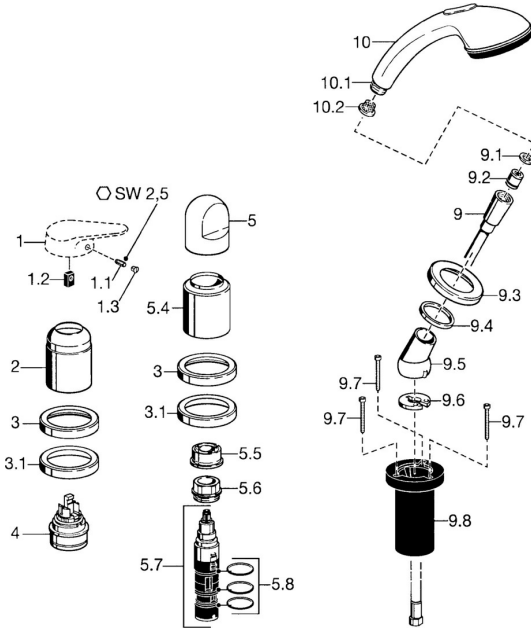

## Spare parts

### SP53109030

	Name	Code
1.1	Screw, M5x8, SW2.5	59904755
1.2	Bushing	59904778
1.3	Plug, hot/cold	59906705
2	Covering cap Chrome	59904820
2	Covering cap White <b>Discontinued</b>	59905521
3	Cover flange Chrome <b>Discontinued</b>	59912256
3.1	Cover flange Chrome	59912259
4	Cartridge, 4.8 eco	59904601
5	Handle Chrome	59912262
5.4	Covering cap Chrome	59912265
5.5	Flow limiter	59911897
5.6	Eye screw, M32x1.5	59911898
5.7	Diverter	59912269
5.8	O-ring kit, d 24x2	59911835
9	Shower hose, L=1750, G1/2-M12x1 Chrome	59912281
9.1	Gasket ring, d 21x12x2	59912304
9.2	Non-return valve	59905714
9.3	Cover flange, M70x1 Chrome/Satin <b>Discontinued</b>	59912288
9.3	Cover flange, M70x1 Chrome	59912287
9.4	Bearing ring	59912286
9.5	Holder Chrome	59912282
9.6	Disk	59912337
9.7	Screw, M4x45	59912291
9.8	Passing-through bushing	59912290
10	Hand shower Chrome/Gold <b>Discontinued</b>	599043390
10	Hand shower Chrome/Satin <b>Discontinued</b>	599043392
10	Hand shower Chrome <b>Discontinued</b>	04320100
10.1	Hose coupling, G1/2 <b>Discontinued</b>	59912237
10.2	Strainer	59906859
N.I.	Raising kit, 30 mm	59912235
N.I.	Extension screw kit Chrome	59912169
N.I.	Raising kit, 20 mm	59912160