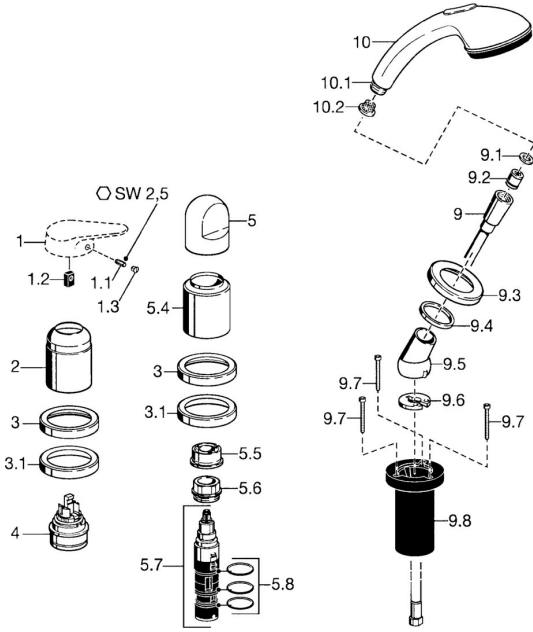

## Spare parts

### SP53109030

	Name	Code
1.1	Screw, M5x8, SW2.5	59904755
1.2	Bushing	59904778
1.3	Plug, hot/cold	59906705
2	Covering cap Chrome	59904820
2	Covering cap White <b>Discontinued</b>	59905521
3	Cover flange Chrome <b>Discontinued</b>	59912256
3.1	Cover flange Chrome	59912259
4	Cartridge, 4.8 eco	59904601
5	Handle Chrome	59912262
5.4	Covering cap Chrome	59912265
5.5	Flow limiter	59911897
5.6	Eye screw, M32x1.5	59911898
5.7	Diverter	59912269
5.8	O-ring kit, d 24x2	59911835
9	Shower hose, L=1750, G1/2-M12x1 Chrome	59912281
9.1	Gasket ring, d 21x12x2	59912304
9.2	Non-return valve	59905714
9.3	Cover flange, M70x1 Chrome/Satin <b>Discontinued</b>	59912288
9.3	Cover flange, M70x1 Chrome	59912287
9.4	Bearing ring	59912286
9.5	Holder Chrome	59912282
9.6	Disk	59912337
9.7	Screw, M4x45	59912291
9.8	Passing-through bushing	59912290
10	Hand shower Chrome/Gold <b>Discontinued</b>	599043390
10	Hand shower Chrome/Satin <b>Discontinued</b>	599043392
10	Hand shower Chrome <b>Discontinued</b>	04320100
10.1	Hose coupling, G1/2 <b>Discontinued</b>	59912237
10.2	Strainer	59906859
N.I.	Raising kit, 30 mm	59912235
N.I.	Extension screw kit Chrome	59912169
N.I.	Raising kit, 20 mm	59912160