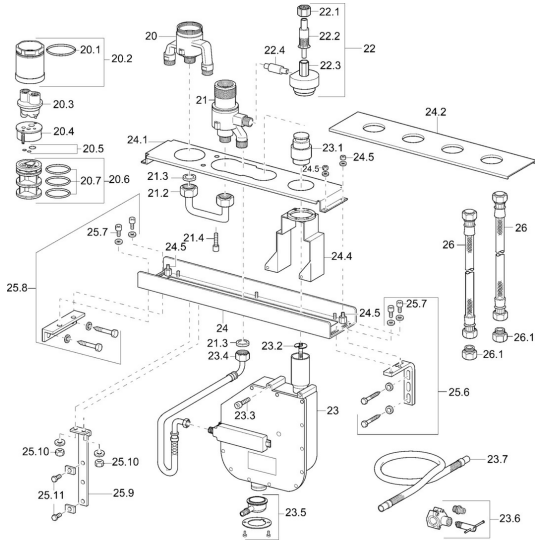

EAN: 4015474054264
static.hansa.com/53080200

Spare parts

SP53080200

	Name	Code
20.1	O-ring, 66x2 Discontinued	59912341
20.2	Eye screw, M52x1, AF45 (-2015)	59912339
20.3	Flush connector	59912299
20.4	Inner part Discontinued	59911536
20.5	Sealing kit	59904850
20.6	Adapter	59911506
20.7	O-ring, d 40x2	59911507
21.2	Coupling pipe, G3/4 Discontinued	59912363
21.3	Retaining ring, 23.9x15.2x2	59902689
21.4	Screw, M8x16, SW7 Discontinued	59912369
22	Adapter body	59912362
23	Roll box for hose	53060200
23	Roll box for hose	59914205
23.2	Disk	59912337
23.4	Hose, G3/4xG3/8 Discontinued	59912336
23.4	Hose, G3/4xG1/2, L=650	59912693
23.5	Connector	59912351
23.6	Connector	59910573
23.7	Flexible pipe, L=1500, G3/4	59912354
24	Body Discontinued	59912372
24.1	Angle coupling Discontinued	59912373
24.2	Cover plate Discontinued	59912378
24.4	Fixing part	59912352
24.5	Screw, M6, SW2.5 Discontinued	59912374
25.6	Angle coupling Discontinued	59912375
25.8	Angle coupling Discontinued	59912376
25.9	Fixing part Discontinued	59912377
26	Flexible pipe, L=1000, G3/4xG3/4	59912246
26.1	Nipple, G3/4xG1/2 Discontinued	59912370
N.I.	Test device Discontinued	59912307