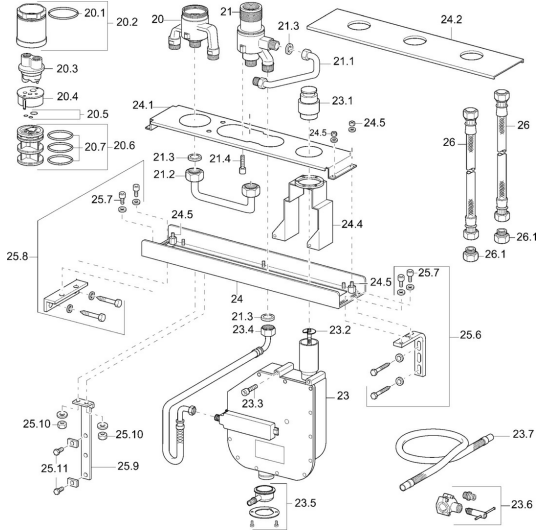

## Spare parts

### SP53070200

	Name	Code
20.1	O-ring, 66x2 <b>Discontinued</b>	59912341
20.2	Eye screw, M52x1, AF45 (-2015)	59912339
20.3	Flush connector	59912299
20.4	Inner part <b>Discontinued</b>	59911536
20.5	Sealing kit	59904850
20.6	Adapter	59911506
20.7	O-ring, d 40x2	59911507
21.1	Pipe, G3/4 <b>Discontinued</b>	59912367
21.2	Pipe, G3/4 <b>Discontinued</b>	59912366
21.3	Retaining ring, 23.9x15.2x2	59902689
21.4	Screw, M8x16, SW7 <b>Discontinued</b>	59912369
23	Roll box for hose	53060200
23	Roll box for hose	59914205
23.2	Disk	59912337
23.4	Hose, G3/4xG3/8 <b>Discontinued</b>	59912336
23.4	Hose, G3/4xG1/2, L=650	59912693
23.5	Connector	59912351
23.6	Connector	59910573
23.7	Flexible pipe, L=1500, G3/4	59912354
24	Body <b>Discontinued</b>	59912372
24.1	Angle coupling <b>Discontinued</b>	59912373
24.2	Cover <b>Discontinued</b>	59912371
24.4	Fixing part	59912352
24.5	Screw, M6, SW2.5 <b>Discontinued</b>	59912374
25.6	Angle coupling <b>Discontinued</b>	59912375
25.8	Angle coupling <b>Discontinued</b>	59912376
25.9	Fixing part <b>Discontinued</b>	59912377
26	Flexible pipe, L=1000, G3/4xG3/4	59912246
26.1	Nipple, G3/4xG1/2 <b>Discontinued</b>	59912370
N.I.	Test device <b>Discontinued</b>	59912307