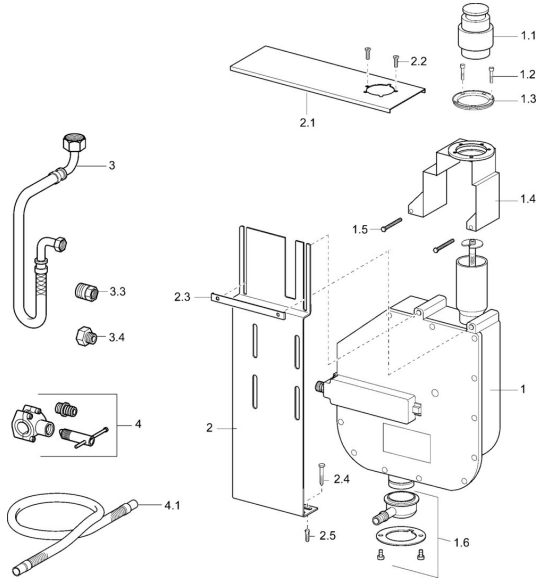

EAN: 4015474078499
static.hansa.com/53060300

Spare parts

SP53060300

| | Name | Code |
|------|---|----------|
| 1 | Roll box for hose | 59914205 |
| 1.2 | Screw, M4x45 | 59912291 |
| 1.3 | Retaining ring | 59912353 |
| 1.4 | Fixing part | 59912352 |
| 1.6 | Connector | 59912351 |
| 2 | Base plate | 59912695 |
| 2.1 | Assembling plate | 59912694 |
| 2.2 | Screw, M4x16, SW2.5 | 59912697 |
| 2.3 | Fixing part Chrome Discontinued | 59912696 |
| 3 | Hose, G1/2xG1/2, L=800 | 59912609 |
| 3.3 | Adapter, A-G1/2xl-G3/8 | 59912592 |
| 4 | Connector | 59910573 |
| 4.1 | Flexible pipe, L=1500, G3/4 | 59912354 |
| N.I. | Roll box for hose | 53060200 |