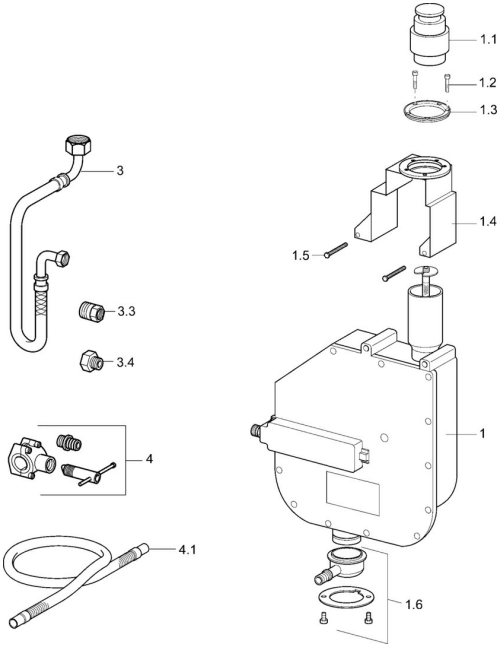

EAN: 4015474047655
static.hansa.com/53060200

Spare parts

SP53060200

	Name	Code
1.2	Screw, M4x45	59912291
1.3	Retaining ring	59912353
1.4	Fixing part	59912352
1.6	Connector	59912351
3	Hose, G3/4xG1/2, L=650	59912693
3	Hose, G3/4xG3/8 Discontinued	59912336
3.3	Adapter, A-G1/2xI-G3/8	59912592
4	Connector	59910573
4.1	Flexible pipe, L=1500, G3/4	59912354