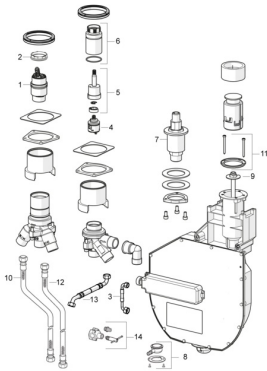

EAN: 4057304007170
static.hansa.com/53040300

Spare parts

SP53040300

	Name	Code
01	Cartridge, 4.0 Classic	59914129
02	Tightening nut, M42x1.5, SW 38	59914128
03	Hose, G3/4xG1/2, L=650	59912693
04	Diverter	59914183
05	Spindle	1003510V
06	Screw sleeve, M36x1.5, SW30	59914696
07	Spout Discontinued	59912355
08	Connector	59912351
09	Disk	59912337
10	Flexible pipe, L=1000, G3/4xG3/4	59912246
11	Retaining ring	59912353
12	Flexible pipe, L=800, G3/4xG3/4	59912247
13	Flexible pipe, L=995, G3/4xG3/4	59912248
14	Connector	59910573
N.I.	Roll box for hose	53060200
N.I.	Raising kit, 30 mm	59914626
N.I.	Raising kit, 30 mm	59914627