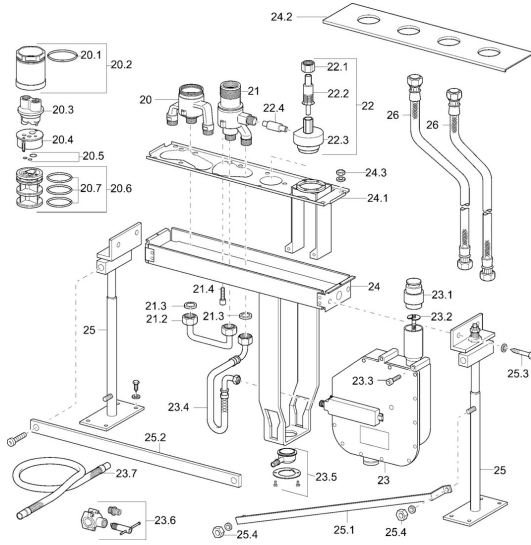

EAN: 4015474047600
static.hansa.com/53020200

Spare parts

SP53020200

	Name	Code
20.1	O-ring, 66x2 Discontinued	59912341
20.2	Eye screw, M52x1, AF45 (-2015)	59912339
20.3	Flush connector	59912299
20.4	Inner part Discontinued	59911536
20.5	Sealing kit	59904850
20.6	Adapter	59911506
20.7	O-ring, d 40x2	59911507
21.2	Coupling pipe, G3/4 Discontinued	59912363
21.3	Retaining ring, 23.9x15.2x2	59902689
21.4	Screw, M8x16, SW7 Discontinued	59912369
22	Adapter body	59912362
23	Roll box for hose	53060200
23	Roll box for hose	59914205
23.2	Disk	59912337
23.4	Hose, G3/4xG3/8 Discontinued	59912336
23.4	Hose, G3/4xG1/2, L=650	59912693
23.5	Connector	59912351
23.6	Connector	59910573
23.7	Flexible pipe, L=1500, G3/4	59912354
24	Body	59912364
24.1	Assembling plate	59912360
24.2	Cover plate	59912361
25	Installation kit	59912359
26	Flexible pipe, L=1000, G3/4xG3/4	59912246
N.I.	Test device Discontinued	59912307