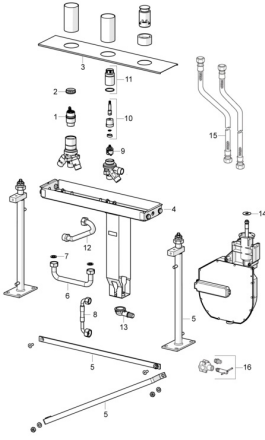

## Spare parts

### SP53010300

	Name	Code
01	Cartridge, 4.0 Classic	59914129
02	Tightening nut, M42x1.5, SW 38	59914128
03	Cover plate	59912368
04	Body	59912364
05	Installation kit	59912359
06	Pipe, G3/4 <span style="background-color: #cccccc;">Discontinued</span>	59912366
07	Retaining ring, 23.9x15.2x2	59902689
08	Hose, G3/4xG1/2, L=650	59912693
09	Diverter	59914183
10	Spindle	1003510V
11	Screw sleeve, M36x1.5, SW30	59914696
12	Pipe, G3/4 <span style="background-color: #cccccc;">Discontinued</span>	59912367
13	Connector	59912351
14	Disk	59912337
15	Flexible pipe, L=1000, G3/4xG3/4	59912246
16	Connector	59910573
N.I.	Roll box for hose	53060200
N.I.	Raising kit, 30 mm	59914626
N.I.	Raising kit, 30 mm	59914627