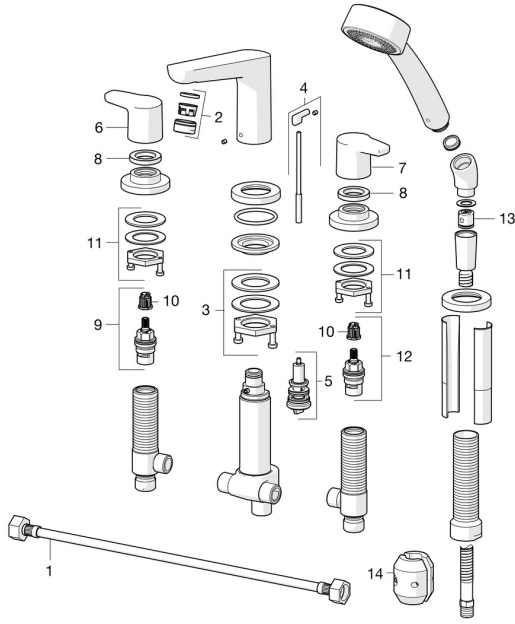

EAN: 4057304003523
static.hansa.com/52952071

Spare parts

SP52952071

	Name	Code
01	Flexible pipe, L=600, G1/2xG1/2 Discontinued	59914408
02	Aerator, M24x1 C Chrome	59913401
03	Fixing set	59913371
04	Pop-up operating rod	59914413
05	Diverter	59912706
06	Handle Chrome	59914411
07	Handle Discontinued	59914415
08	Tightening nut, d35.5xM24x1	59912023
09	Headpart, G1/2, SW17	59913224
10	Adapter White	59910235
11	Fixing set Discontinued	59914403
12	Headpart, G1/2	59913457
13	Non-return valve	59905714
14	Counterbalance	59914039